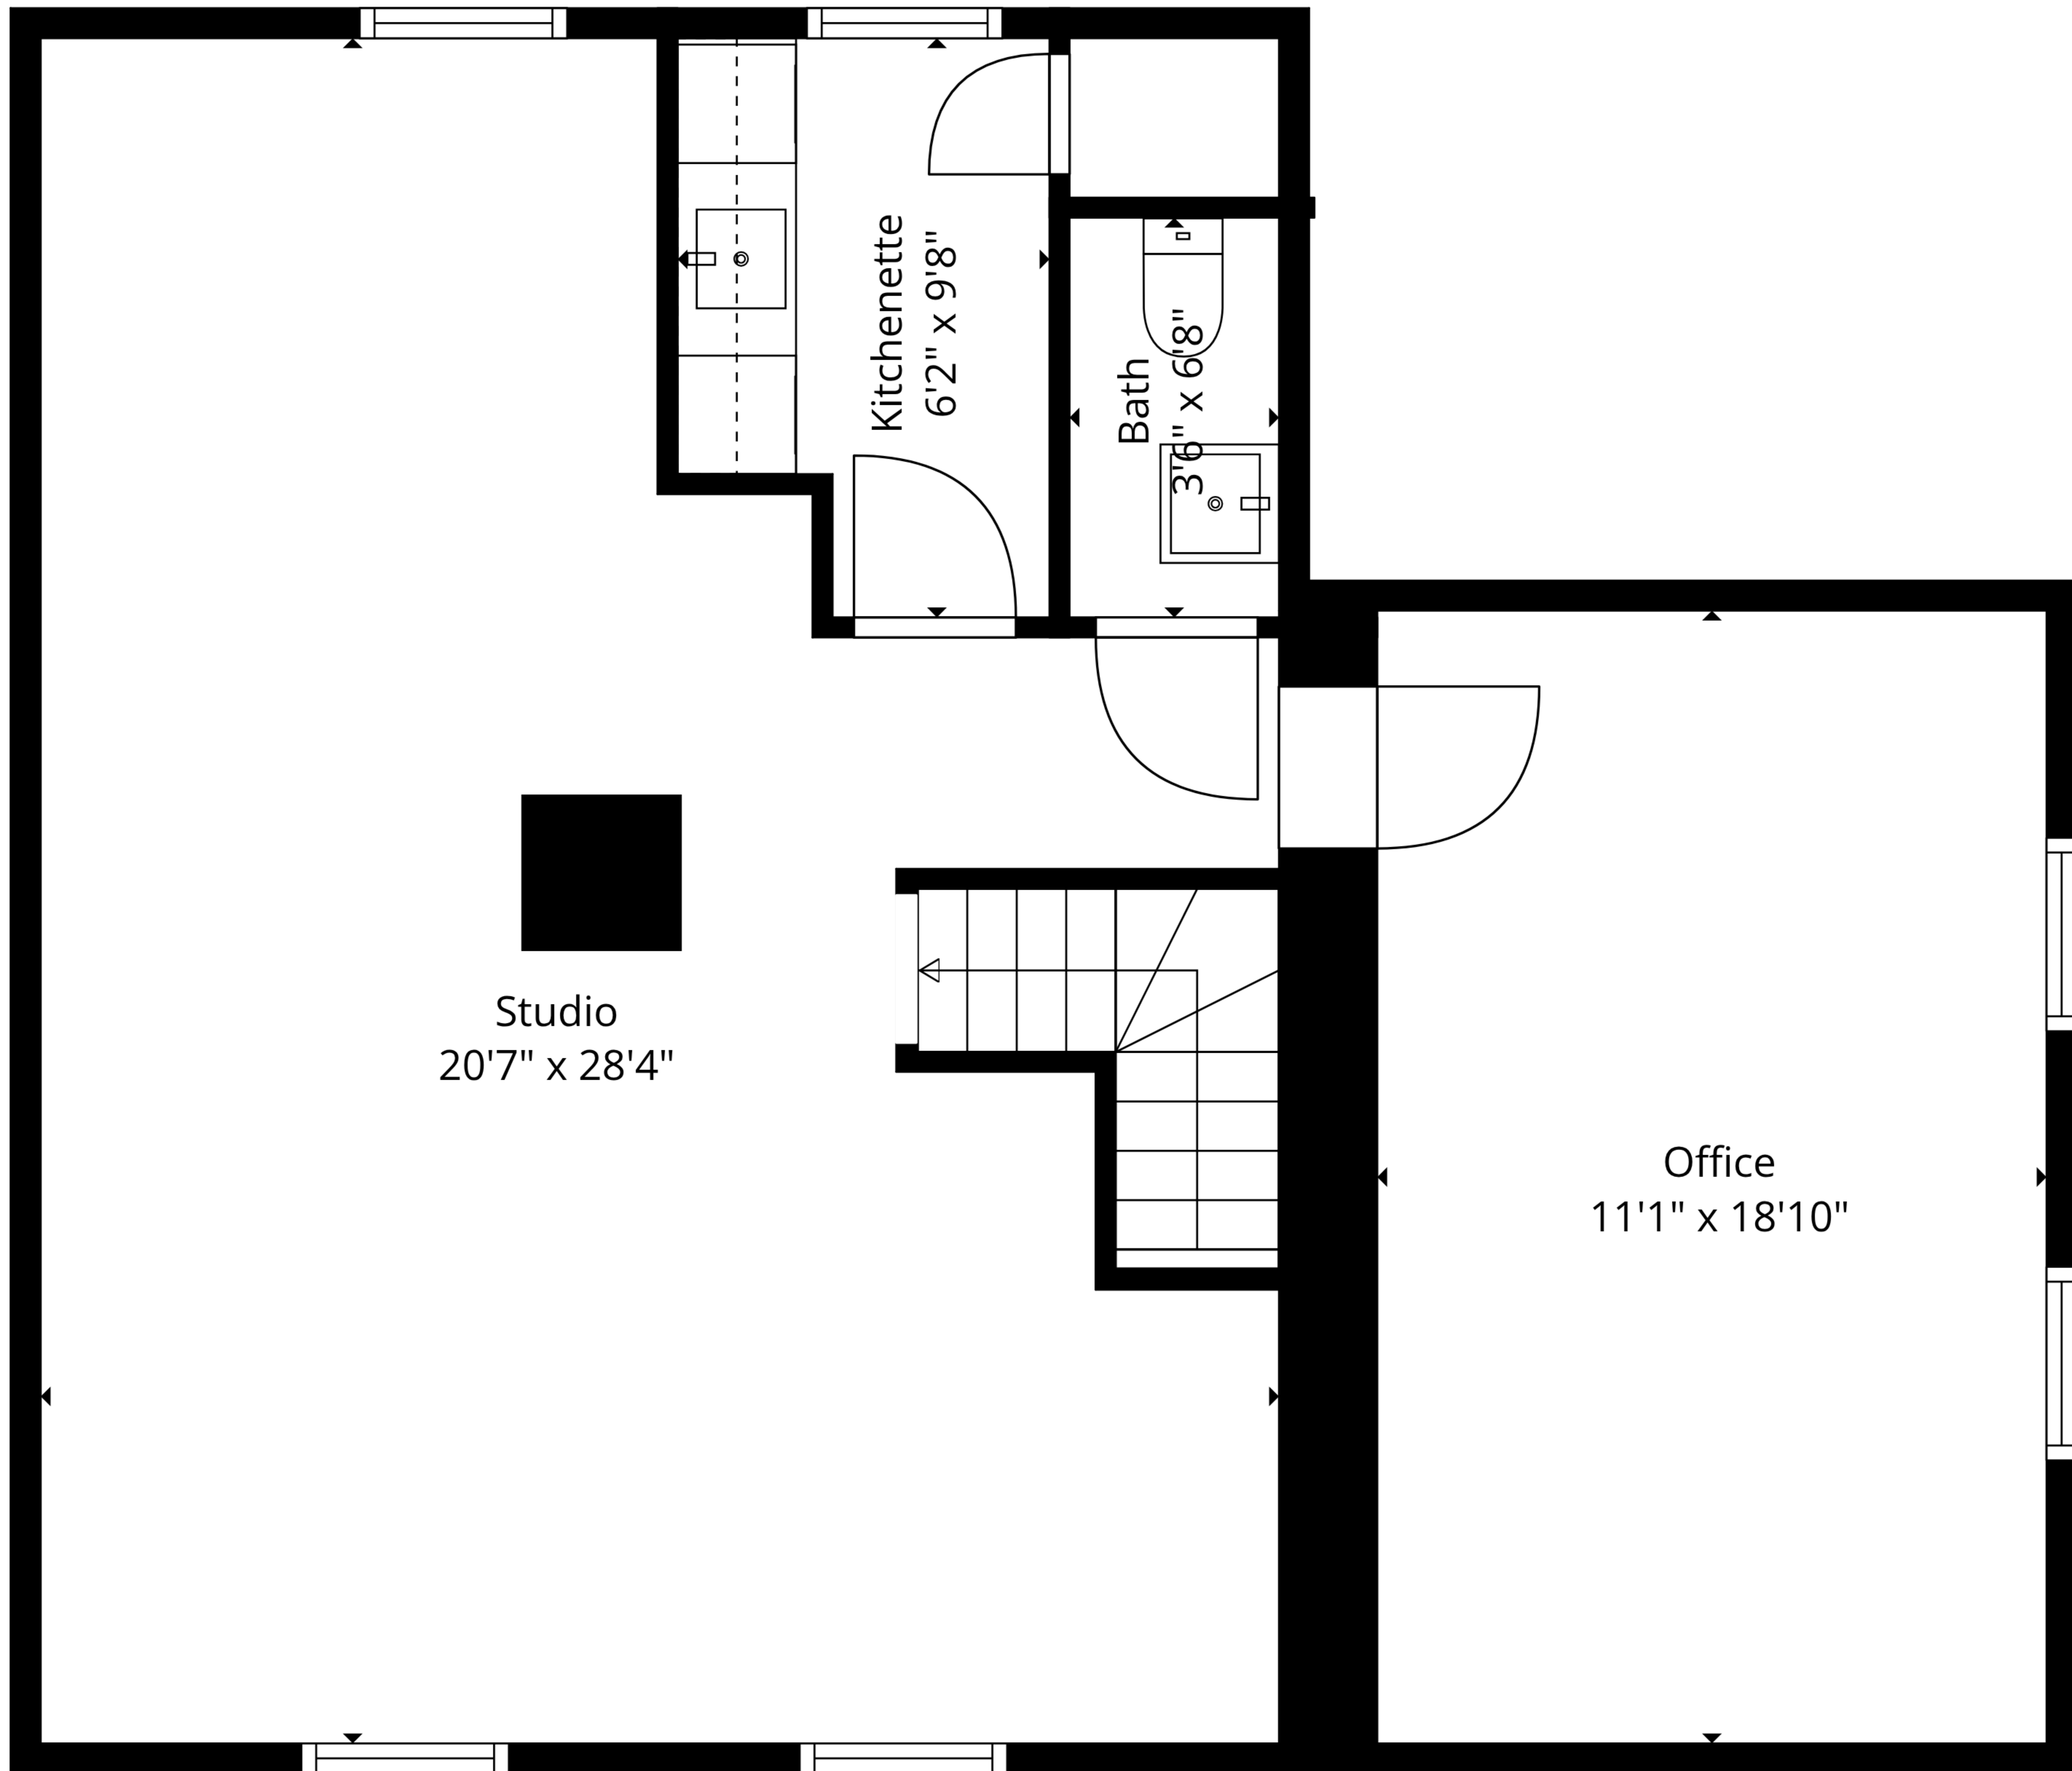

TOTAL: 2493 sq. ft
 1st floor: 1671 sq. ft, 2nd floor: 822 sq. ft
 EXCLUDED AREAS: PORCH: 55 sq. ft, WALLS: 174 sq. ft

Sizes And Dimensions Are Approximate. Actual May Vary.

TOTAL: 2493 sq. ft
 1st floor: 1671 sq. ft, 2nd floor: 822 sq. ft
 EXCLUDED AREAS: PORCH: 55 sq. ft, WALLS: 174 sq. ft

Sizes And Dimensions Are Approximate. Actual May Vary.

Studio
20'7" x 28'4"

Office
11'1" x 18'10"

TOTAL: 2493 sq. ft

1st floor: 1671 sq. ft, 2nd floor: 822 sq. ft

EXCLUDED AREAS: PORCH: 55 sq. ft, WALLS: 174 sq. ft

Sizes And Dimensions Are Approximate. Actual May Vary.