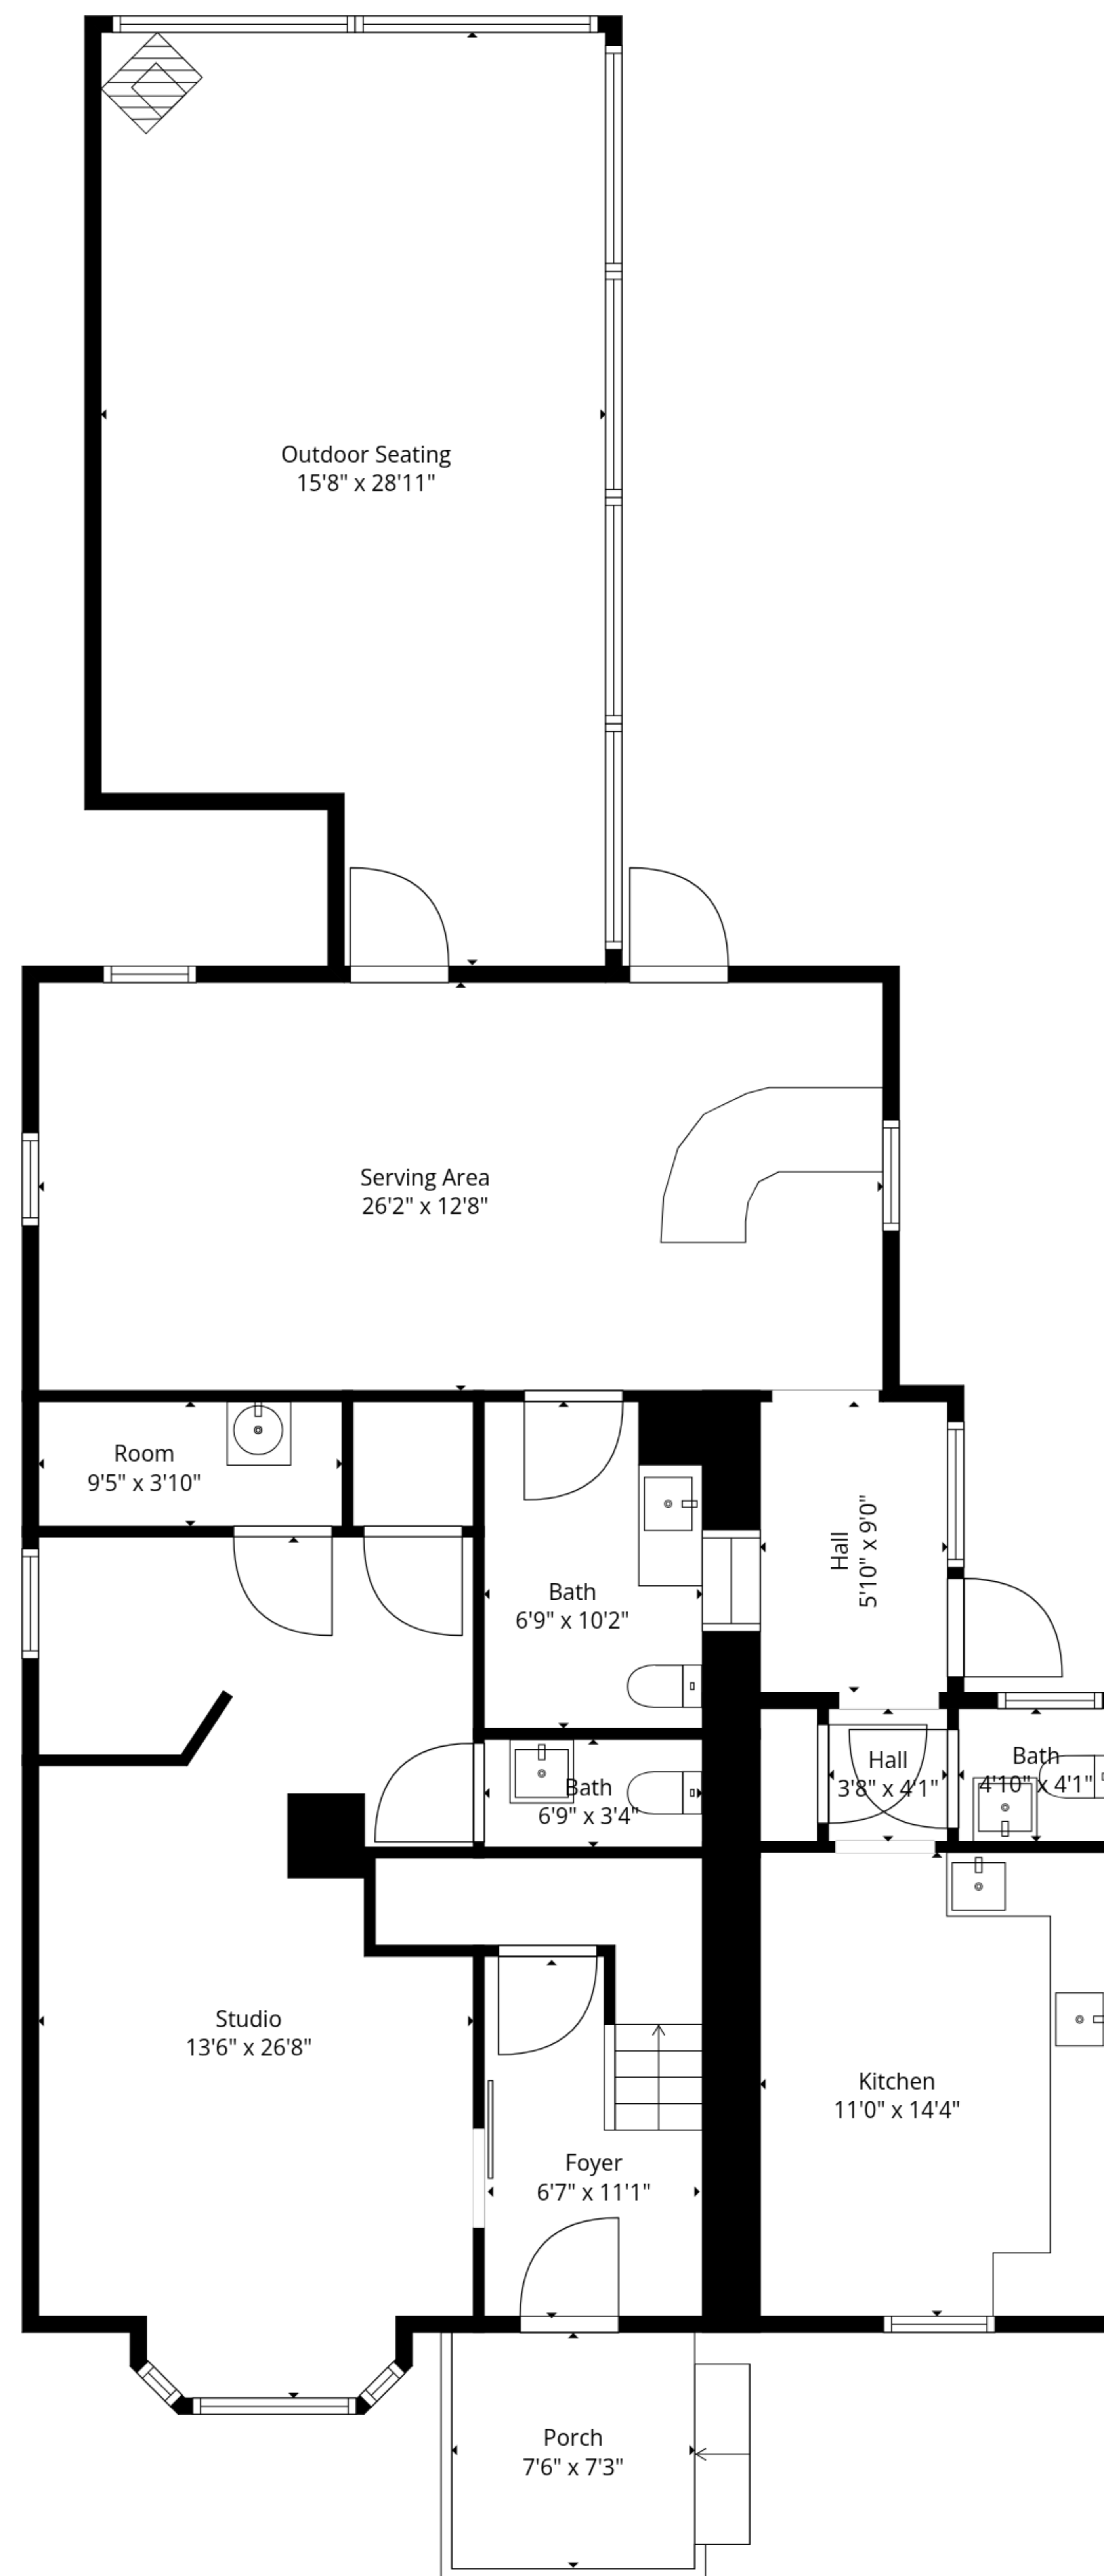

TOTAL: 2493 sq. ft
 1st floor: 1671 sq. ft, 2nd floor: 822 sq. ft
 EXCLUDED AREAS: PORCH: 55 sq. ft, WALLS: 174 sq. ft

Sizes And Dimensions Are Approximate. Actual May Vary.

TOTAL: 2493 sq. ft
 1st floor: 1671 sq. ft, 2nd floor: 822 sq. ft
 EXCLUDED AREAS: PORCH: 55 sq. ft, WALLS: 174 sq. ft

Sizes And Dimensions Are Approximate. Actual May Vary.

Studio
20'7" x 28'4"

Office
11'1" x 18'10"

TOTAL: 2493 sq. ft

1st floor: 1671 sq. ft, 2nd floor: 822 sq. ft

EXCLUDED AREAS: PORCH: 55 sq. ft, WALLS: 174 sq. ft

Sizes And Dimensions Are Approximate. Actual May Vary.