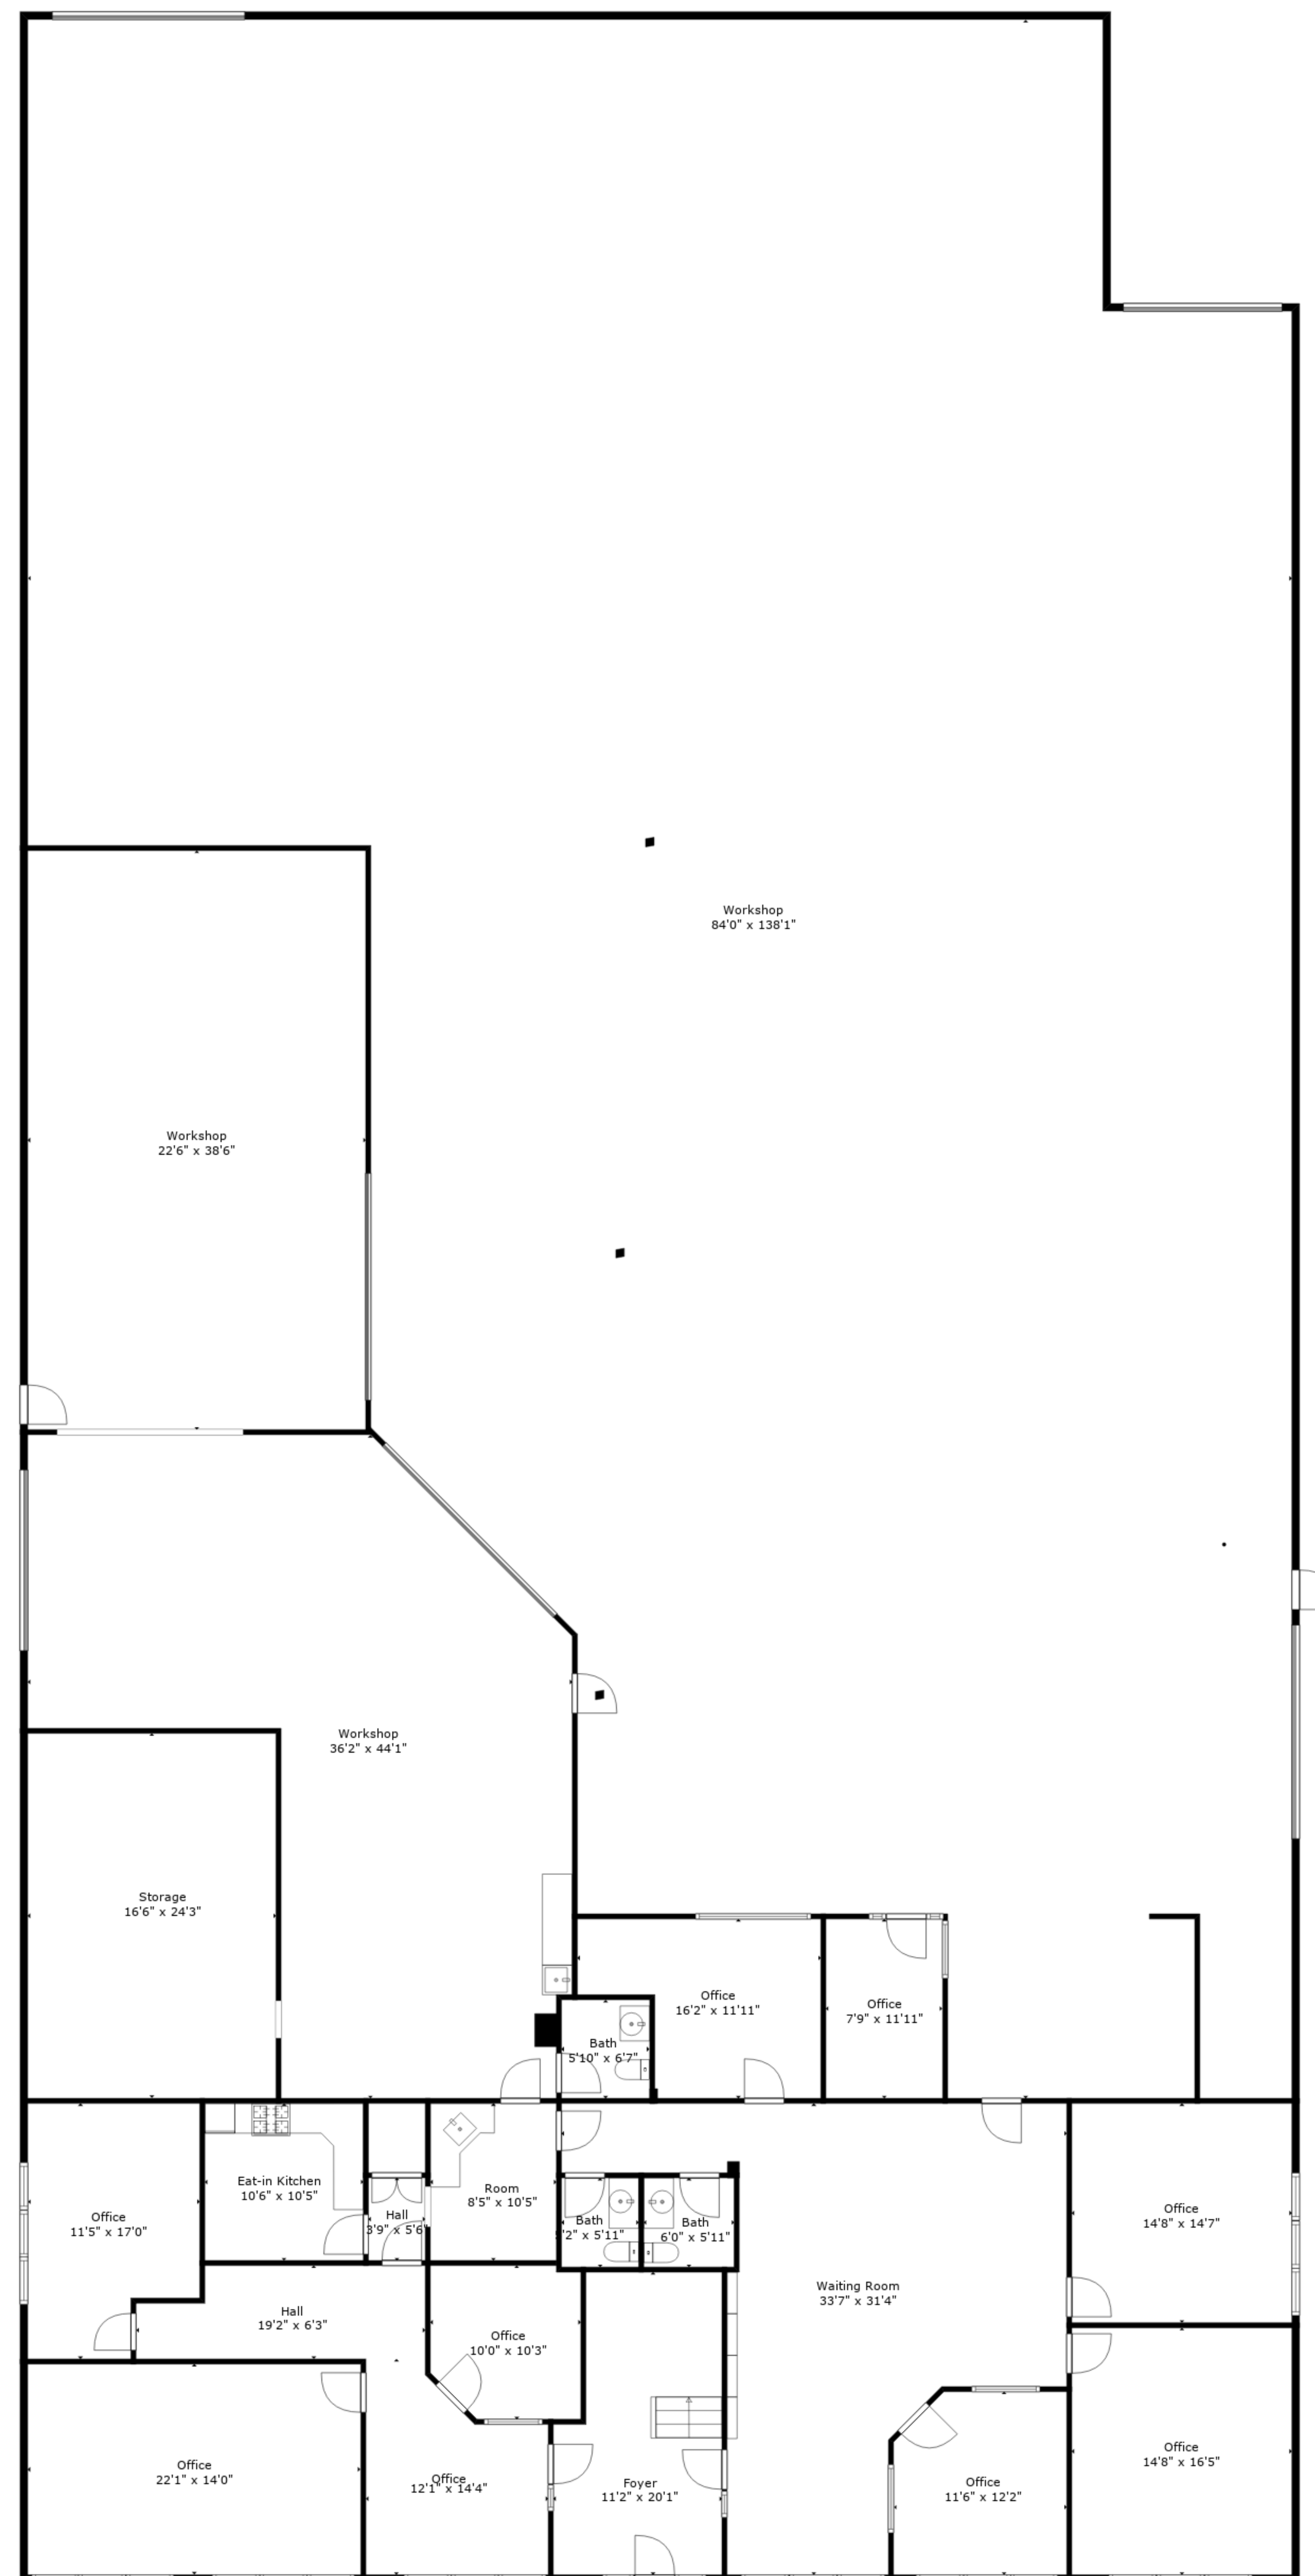

Floor 1

Floor 2

TOTAL: 5614 sq. ft
 FLOOR 1: 2973 sq. ft, FLOOR 2: 2641 sq. ft
 EXCLUDED AREAS: WORKSHOP: 10645 sq. ft, STORAGE: 561 sq. ft

Measurements Deemed Highly Reliable But Not Guaranteed

TOTAL: 5614 sq. ft
 FLOOR 1: 2973 sq. ft, FLOOR 2: 2641 sq. ft
 EXCLUDED AREAS: WORKSHOP: 10645 sq. ft, STORAGE: 561 sq. ft

Measurements Deemed Highly Reliable But Not Guaranteed

TOTAL: 5614 sq. ft
 FLOOR 1: 2973 sq. ft, FLOOR 2: 2641 sq. ft
 EXCLUDED AREAS: WORKSHOP: 10645 sq. ft, STORAGE: 561 sq. ft

Measurements Deemed Highly Reliable But Not Guaranteed