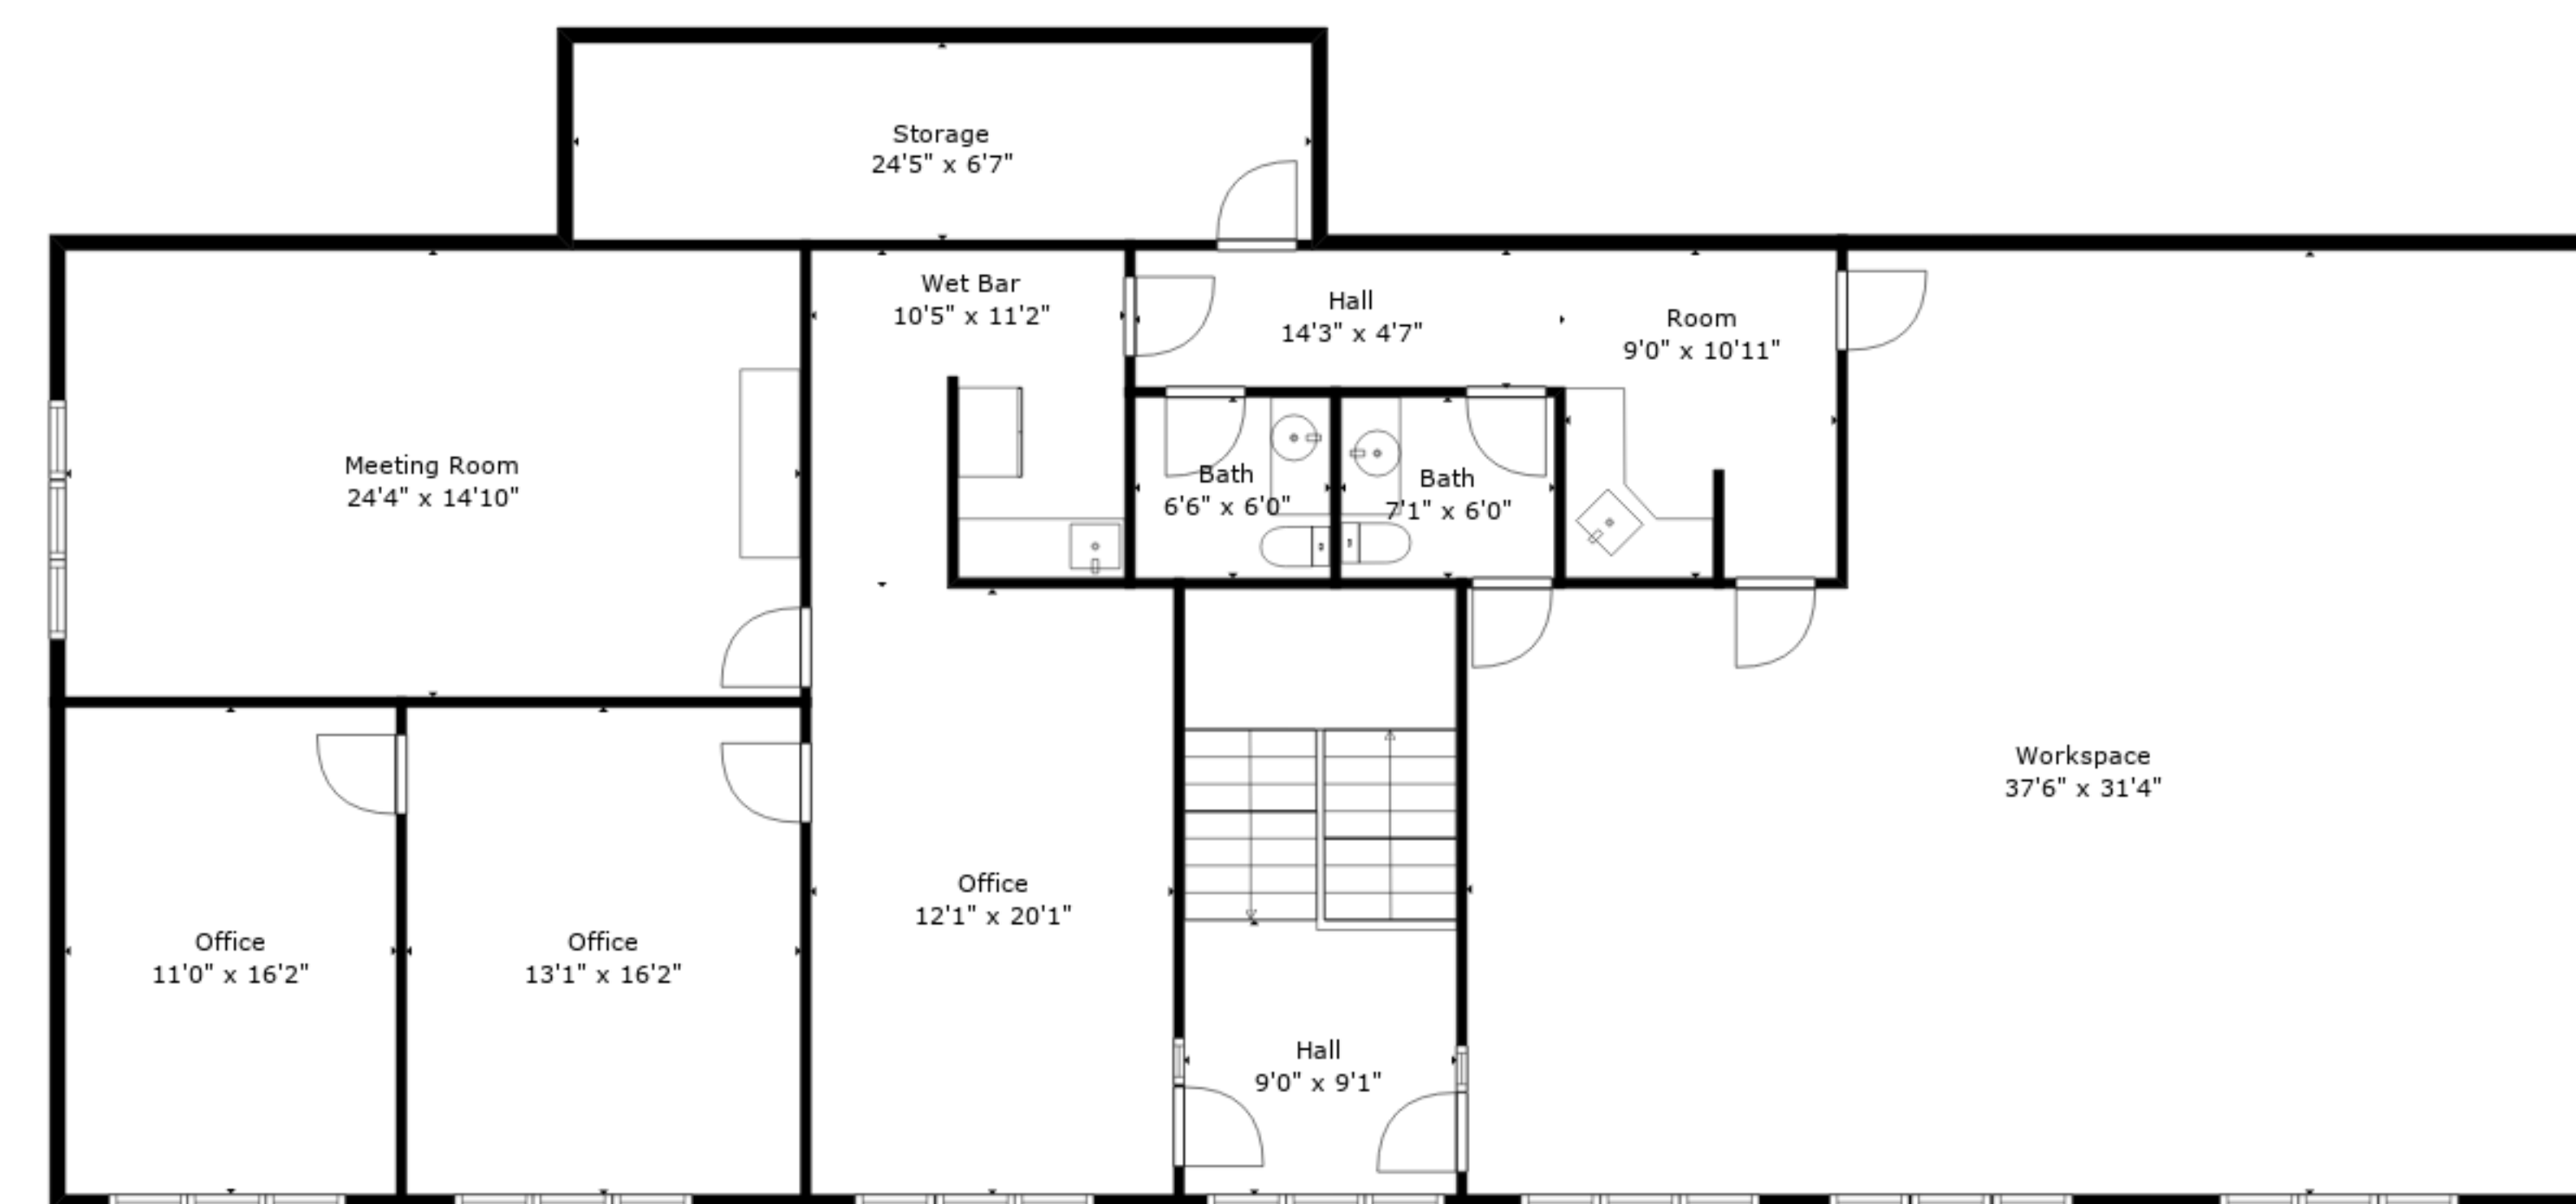

Floor 1

Floor 2

TOTAL: 5614 sq. ft
 FLOOR 1: 2973 sq. ft, FLOOR 2: 2641 sq. ft
 EXCLUDED AREAS: WORKSHOP: 10645 sq. ft, STORAGE: 561 sq. ft

Measurements Deemed Highly Reliable But Not Guaranteed

TOTAL: 5614 sq. ft
 FLOOR 1: 2973 sq. ft, FLOOR 2: 2641 sq. ft
 EXCLUDED AREAS: WORKSHOP: 10645 sq. ft, STORAGE: 561 sq. ft

Measurements Deemed Highly Reliable But Not Guaranteed

TOTAL: 5614 sq. ft
 FLOOR 1: 2973 sq. ft, FLOOR 2: 2641 sq. ft
 EXCLUDED AREAS: WORKSHOP: 10645 sq. ft, STORAGE: 561 sq. ft

Measurements Deemed Highly Reliable But Not Guaranteed