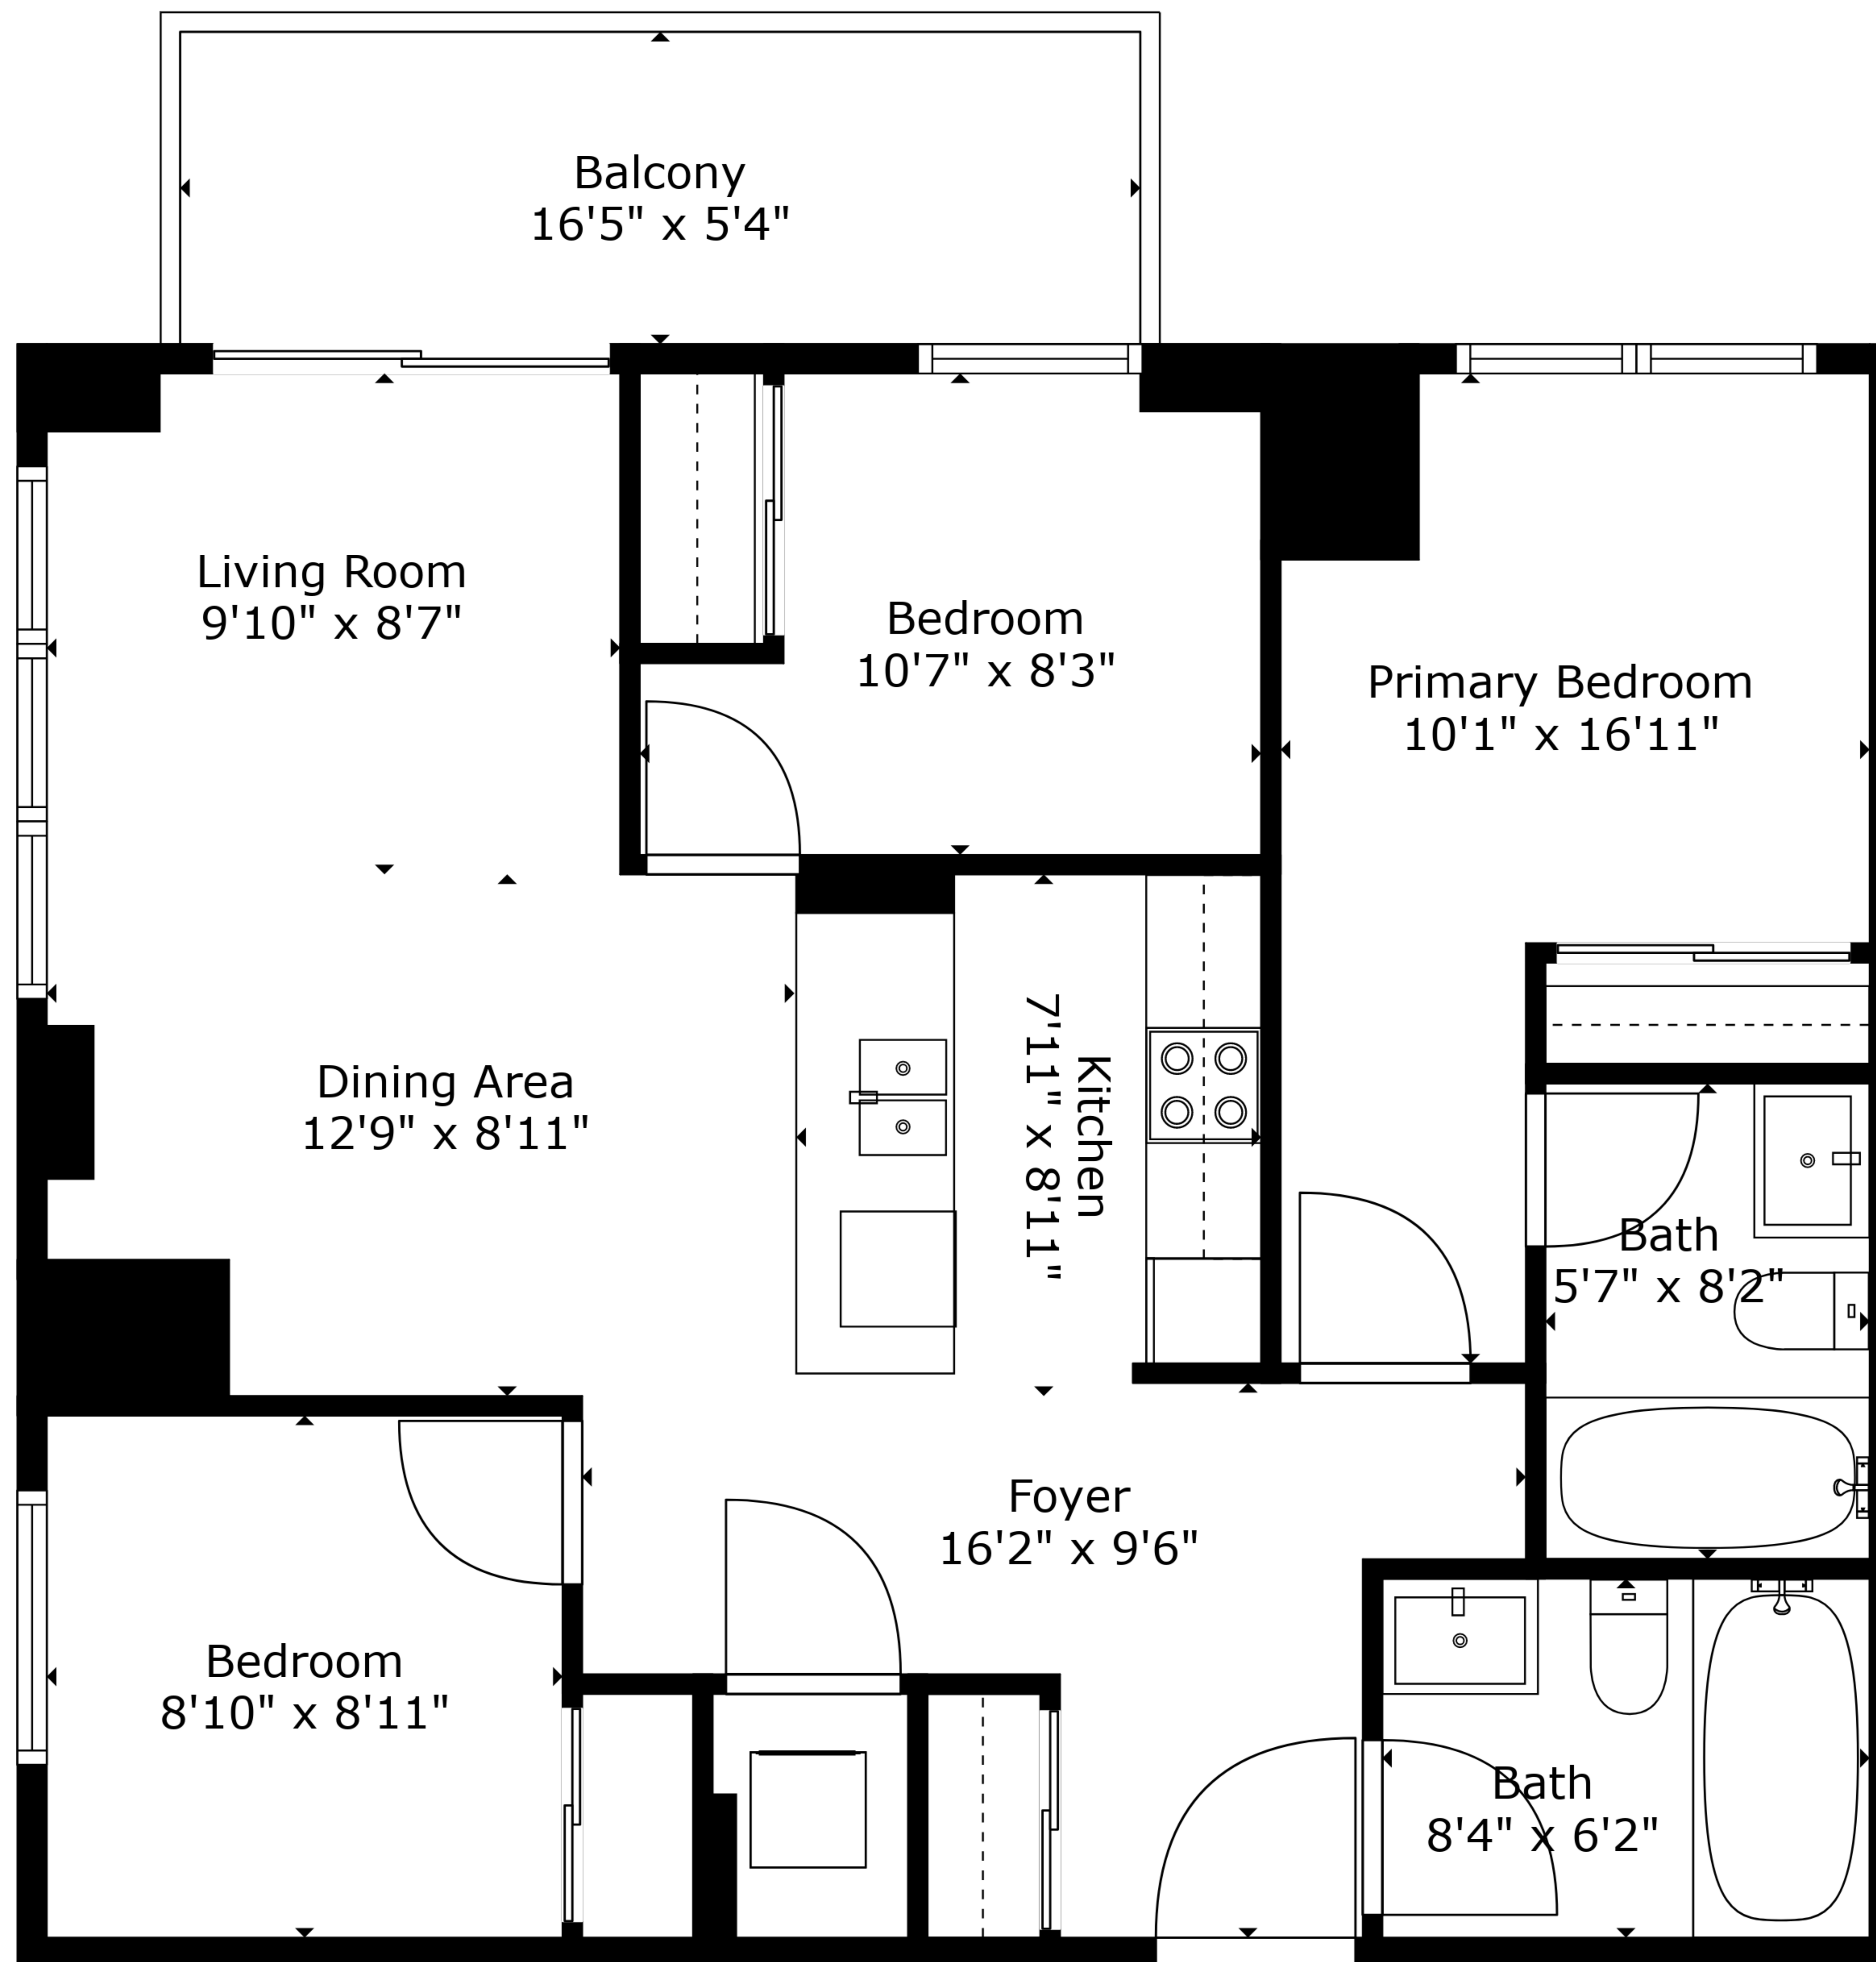

TOTAL: 836 sq. ft  
FLOOR 1: 836 sq. ft  
EXCLUDED AREAS: BALCONY: 88 sq. ft

Sizes And Dimensions Are Approximate. Actual May Vary.

TOTAL: 836 sq. ft  
FLOOR 1: 836 sq. ft  
EXCLUDED AREAS: BALCONY: 88 sq. ft

Sizes And Dimensions Are Approximate. Actual May Vary.