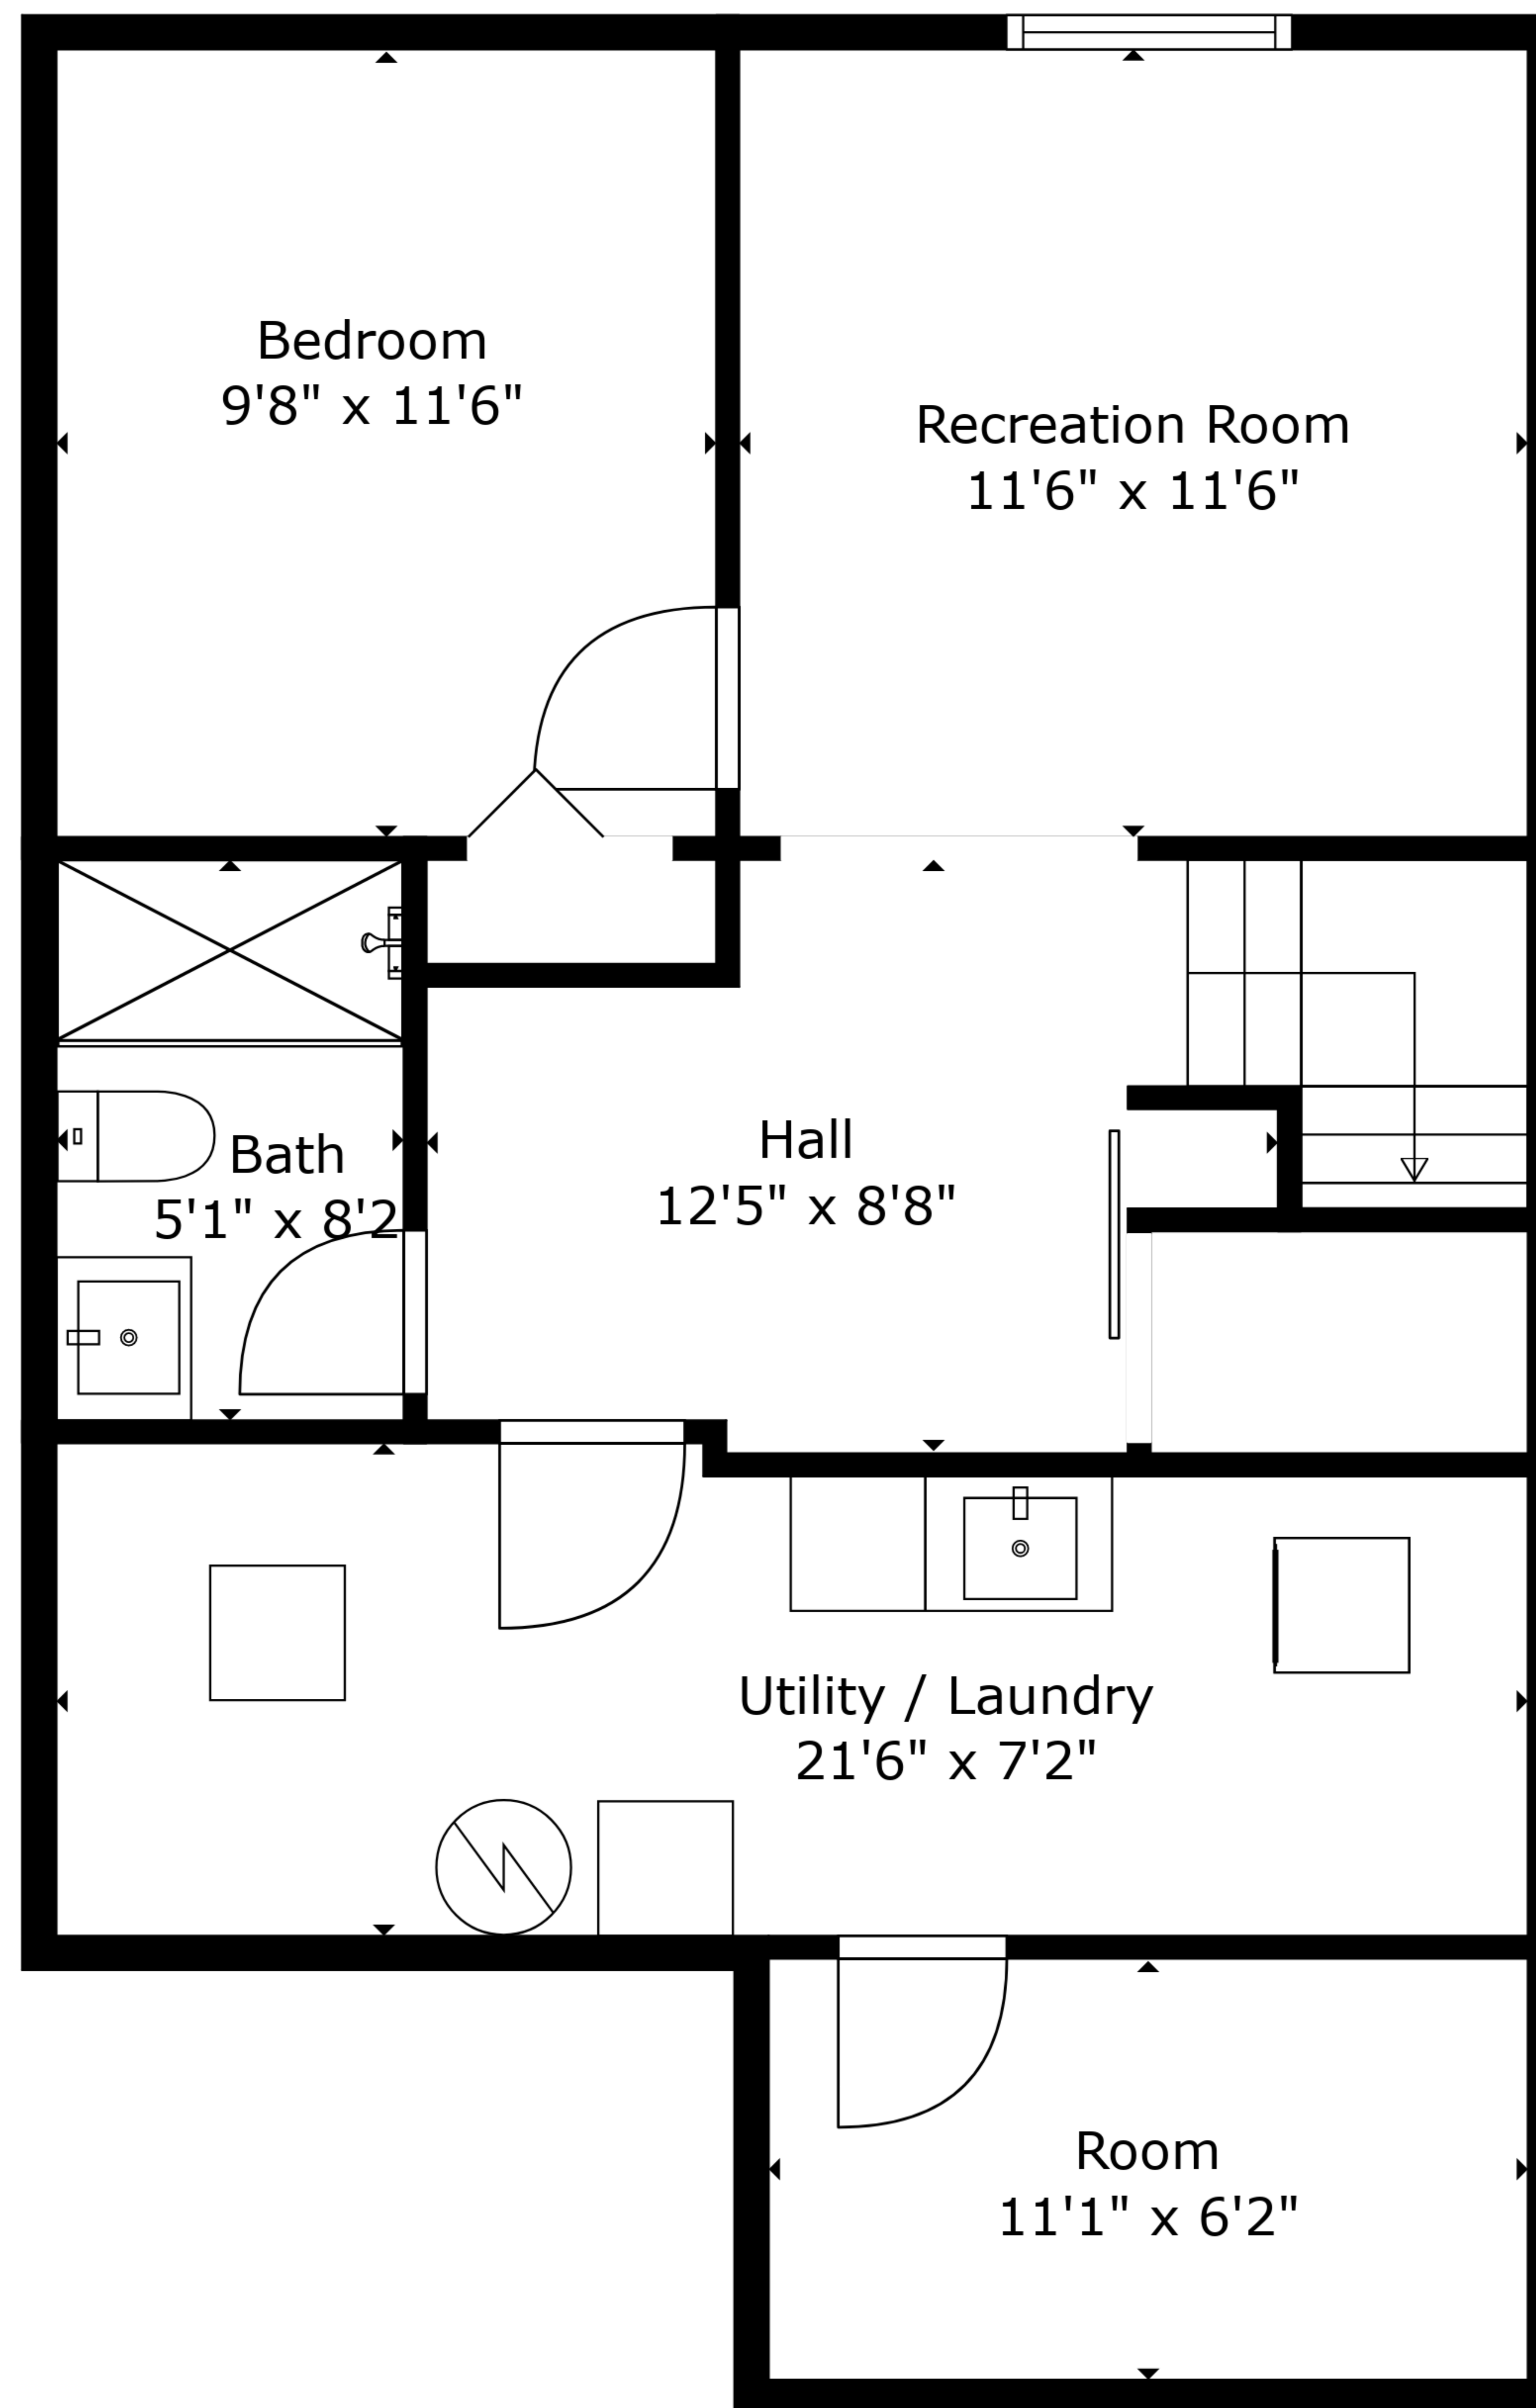

TOTAL: 1759 sq. ft
 BELOW GROUND: 445 sq. ft, MAIN LEVEL: 594 sq. ft, UPPER LEVEL: 720 sq. ft
 EXCLUDED AREAS: ROOM: 72 sq. ft, UTILITY / LAUNDRY: 149 sq. ft

Measurements Deemed Highly Reliable But Not Guaranteed