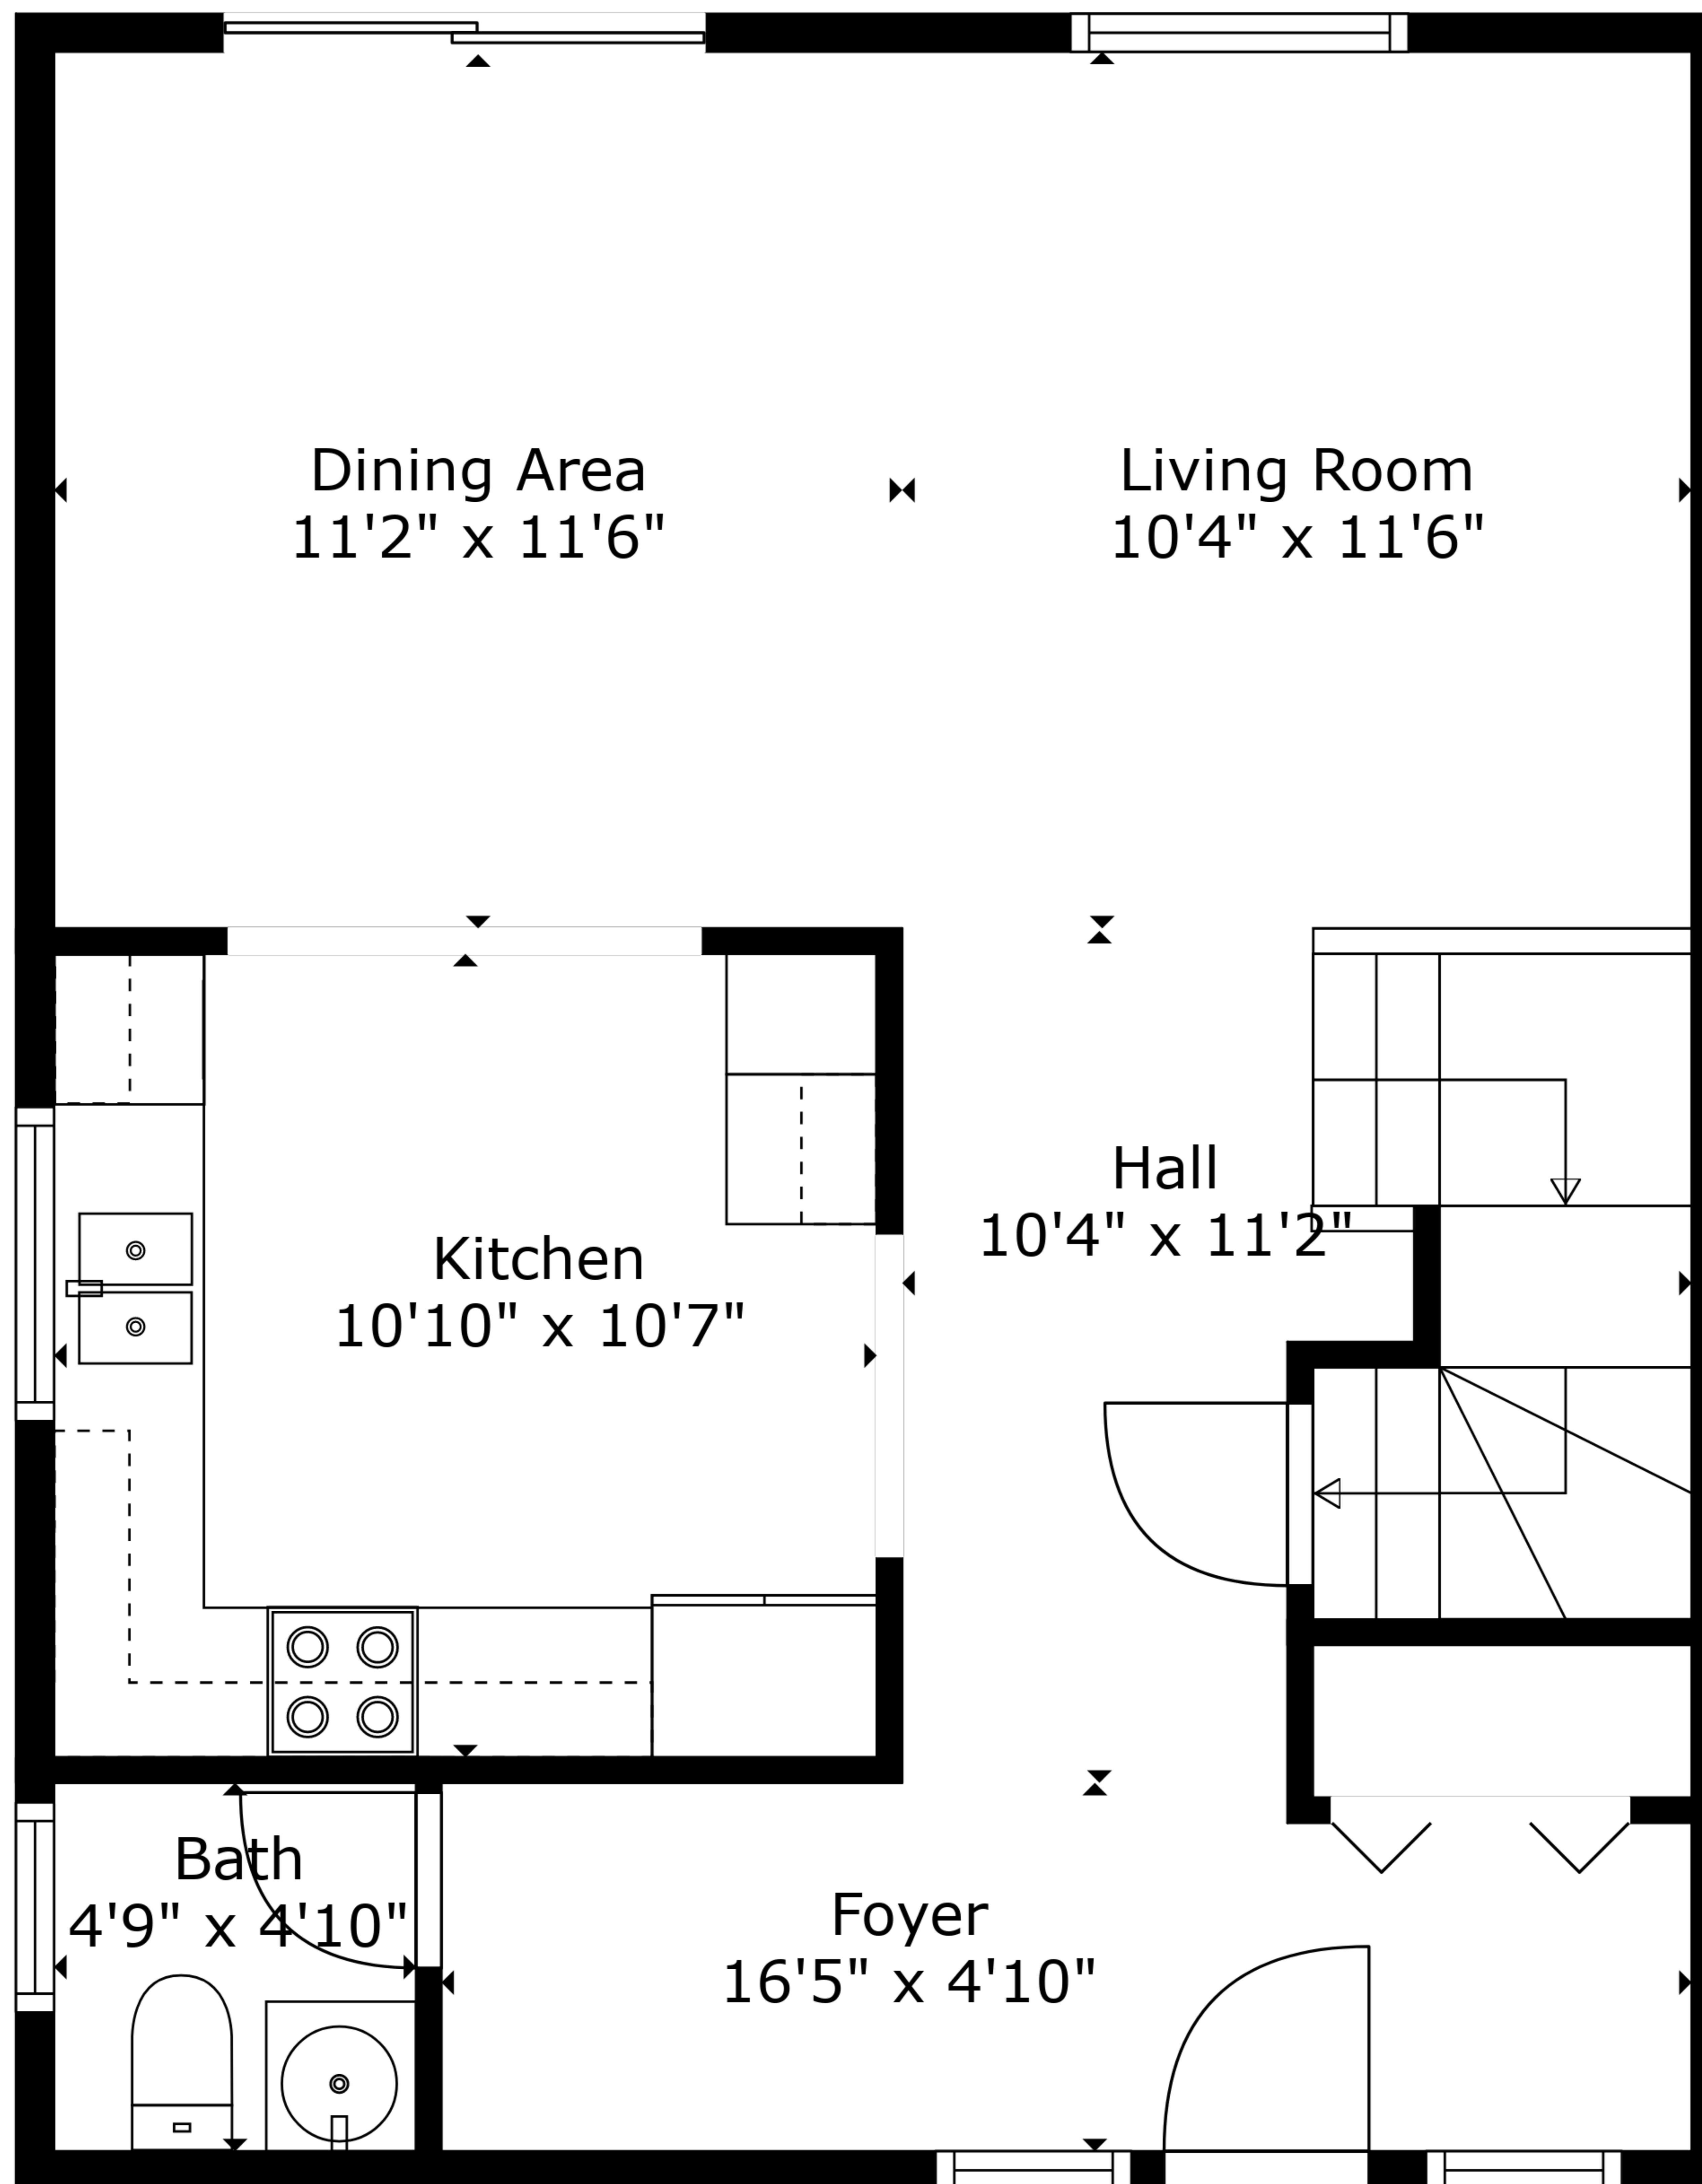

TOTAL: 1759 sq. ft
 BELOW GROUND: 445 sq. ft, MAIN LEVEL: 594 sq. ft, UPPER LEVEL: 720 sq. ft
 EXCLUDED AREAS: ROOM: 72 sq. ft, UTILITY / LAUNDRY: 149 sq. ft

Measurements Deemed Highly Reliable But Not Guaranteed