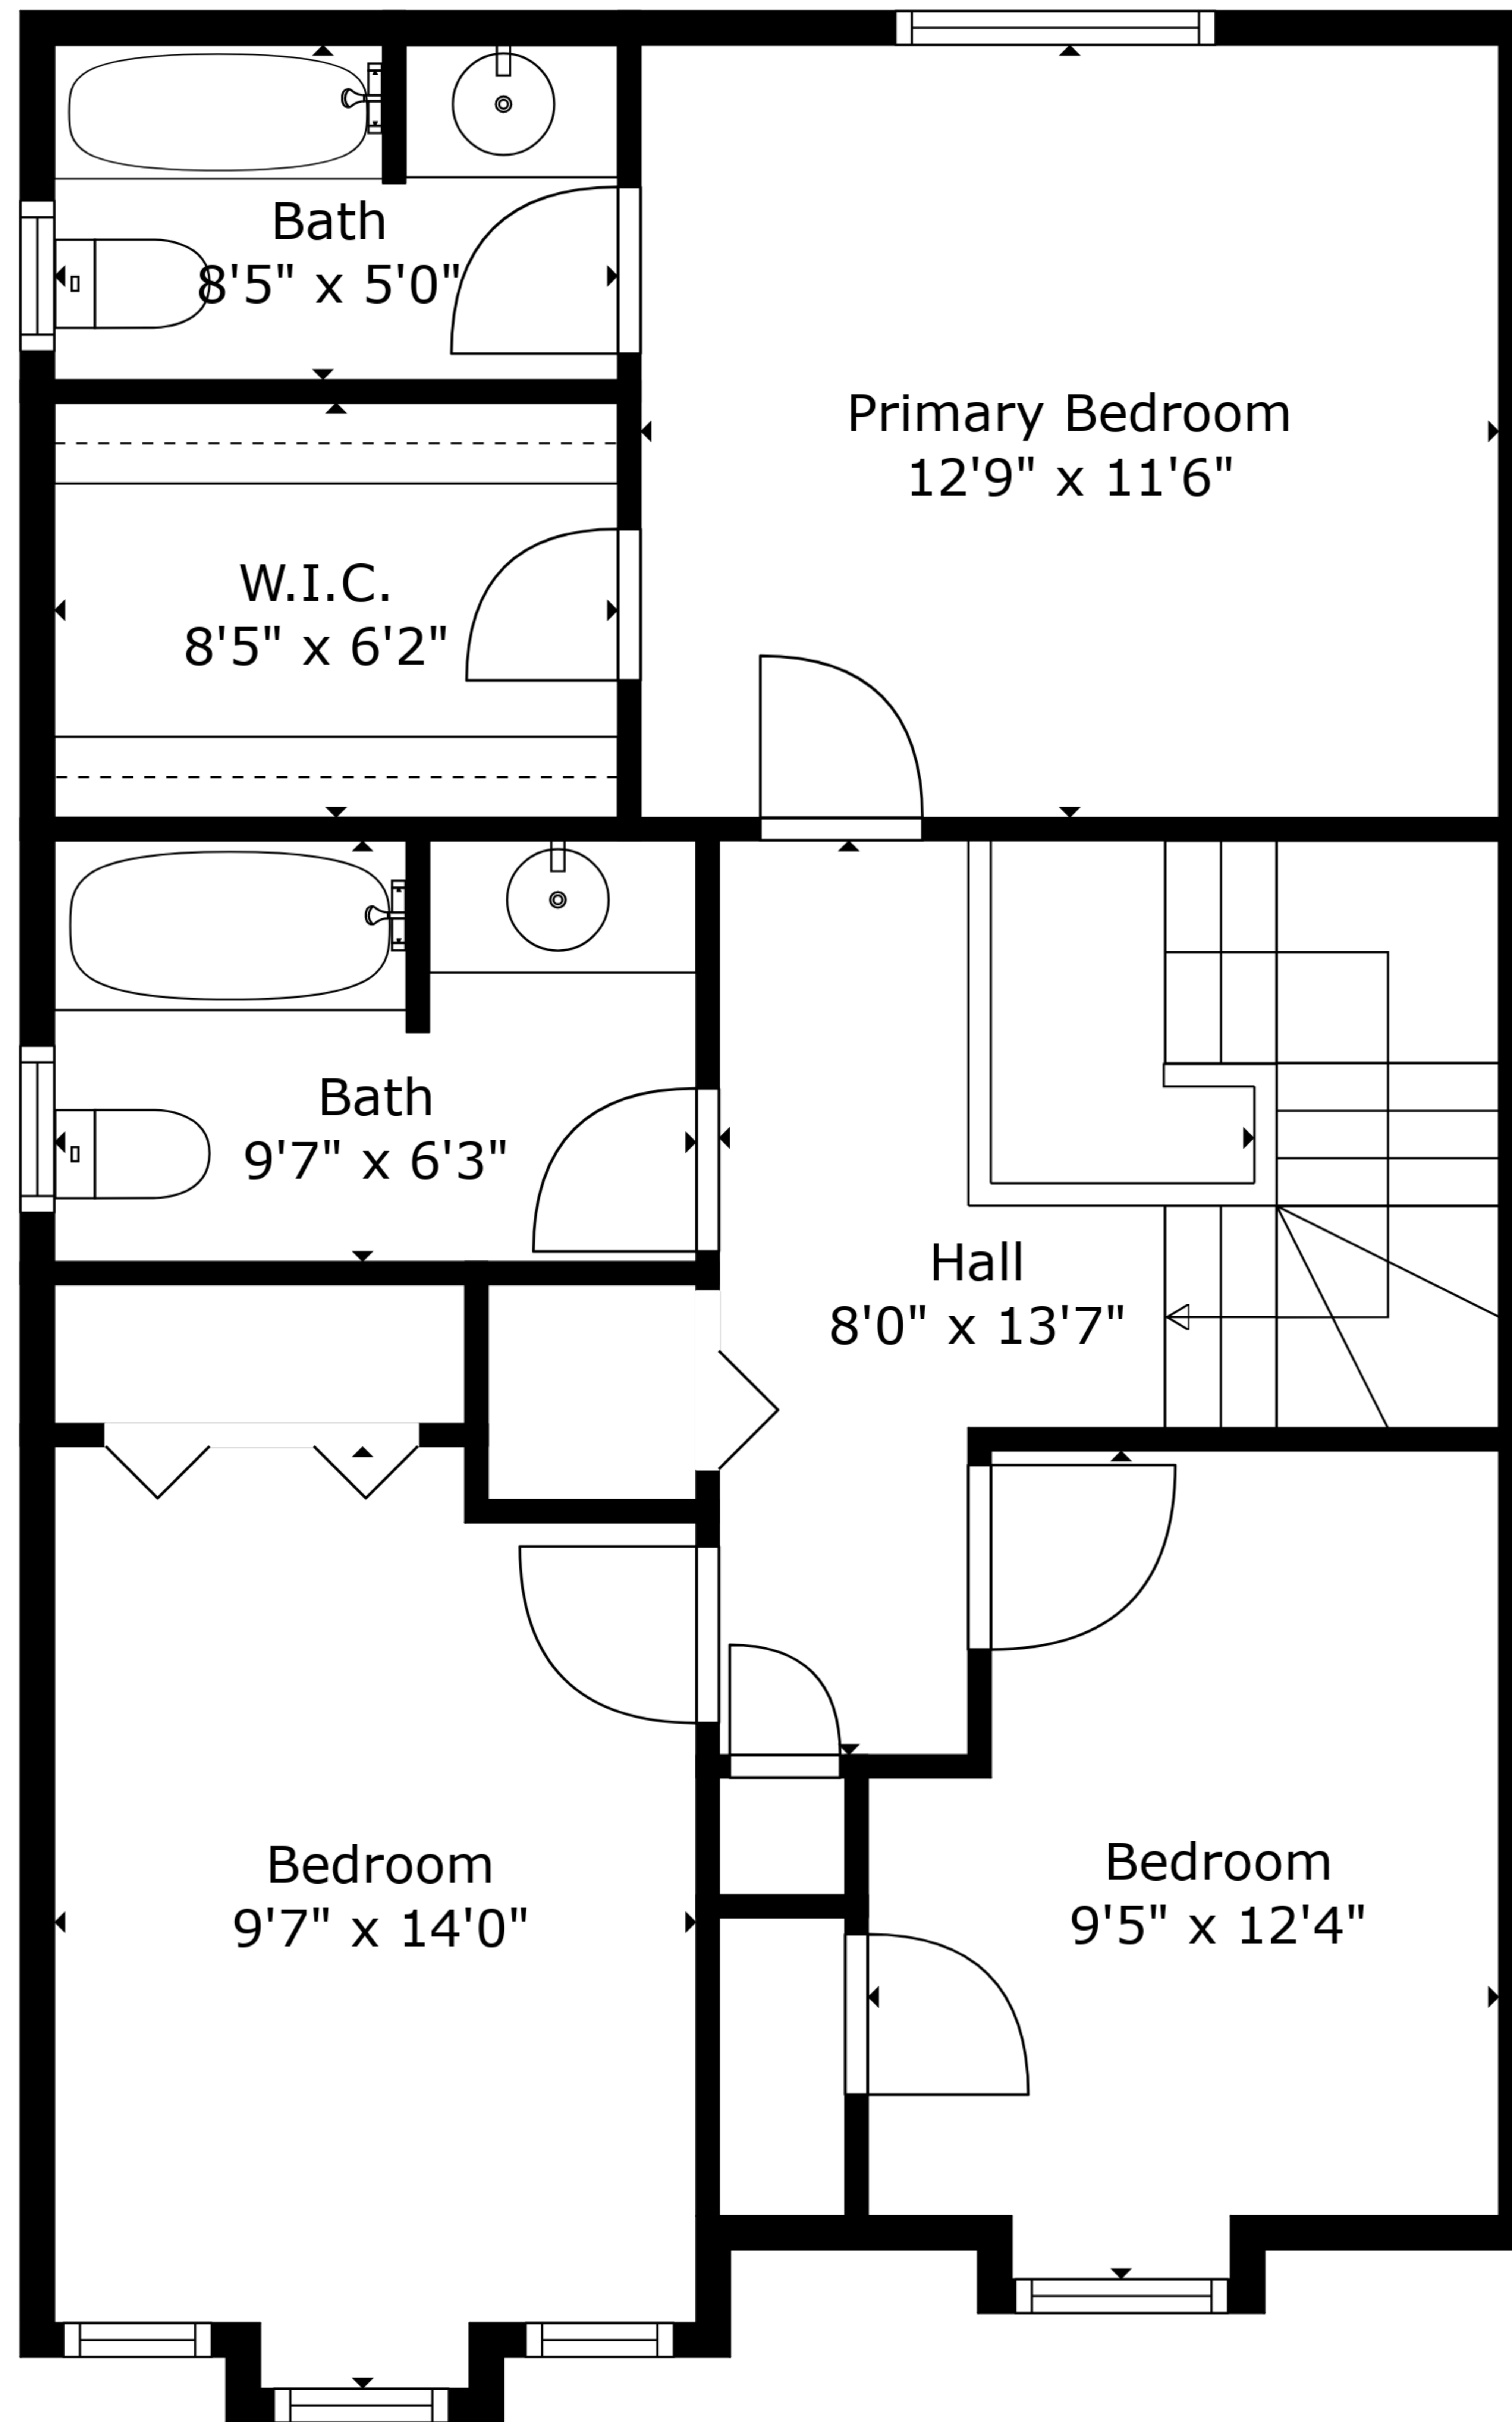

TOTAL: 1759 sq. ft
 BELOW GROUND: 445 sq. ft, MAIN LEVEL: 594 sq. ft, UPPER LEVEL: 720 sq. ft
 EXCLUDED AREAS: ROOM: 72 sq. ft, UTILITY / LAUNDRY: 149 sq. ft

Measurements Deemed Highly Reliable But Not Guaranteed