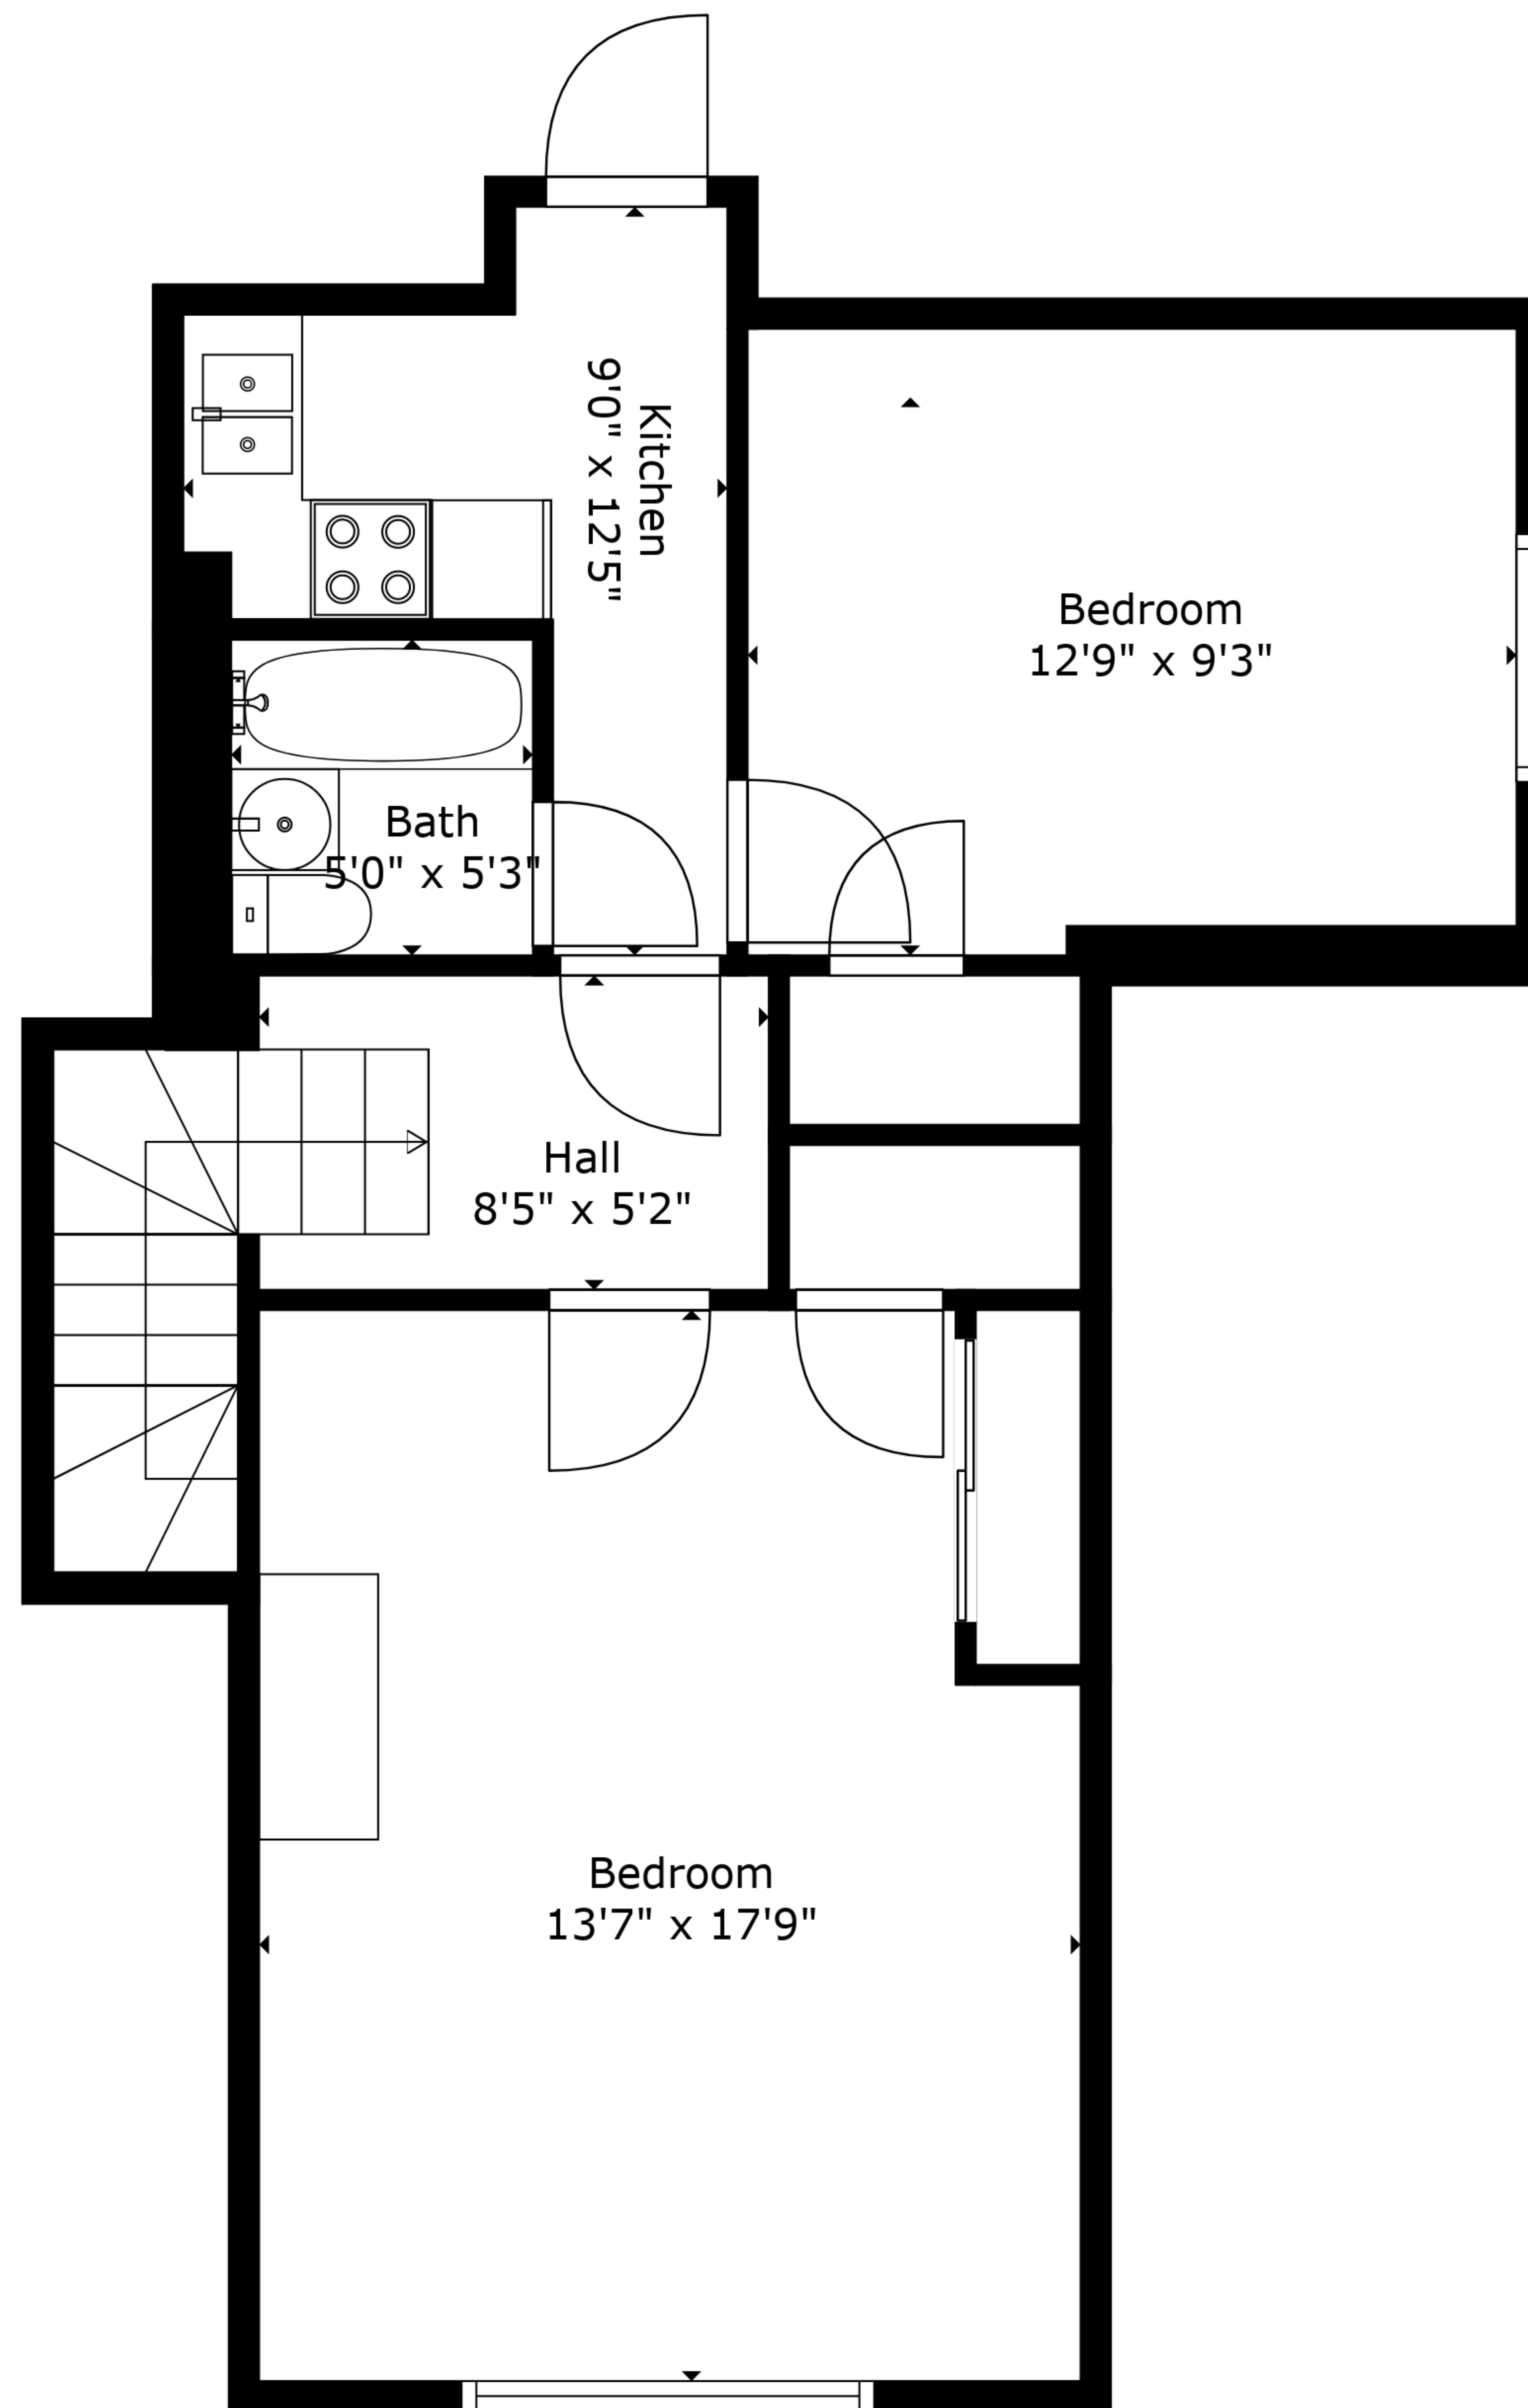

TOTAL: 3223 sq. ft
 BELOW GROUND: 989 sq. ft, FLOOR 2: 947 sq. ft, FLOOR 3: 757 sq. ft, FLOOR 4: 530 sq. ft
 EXCLUDED AREAS: SCREENED PORCH: 65 sq. ft, FIREPLACE: 6 sq. ft, LOW CEILING: 58 sq. ft

TOTAL: 3223 sq. ft

BELOW GROUND: 989 sq. ft, FLOOR 2: 947 sq. ft, FLOOR 3: 757 sq. ft, FLOOR 4: 530 sq. ft
EXCLUDED AREAS: SCREENED PORCH: 65 sq. ft, FIREPLACE: 6 sq. ft, LOW CEILING: 58 sq. ft

Created Using Cubicasa Technology. Measurements Deemed Highly Reliable But Not Guaranteed

TOTAL: 3223 sq. ft

BELOW GROUND: 989 sq. ft, FLOOR 2: 947 sq. ft, FLOOR 3: 757 sq. ft, FLOOR 4: 530 sq. ft
EXCLUDED AREAS: SCREENED PORCH: 65 sq. ft, FIREPLACE: 6 sq. ft, LOW CEILING: 58 sq. ft

Created Using Cubicasa Technology. Measurements Deemed Highly Reliable But Not Guaranteed