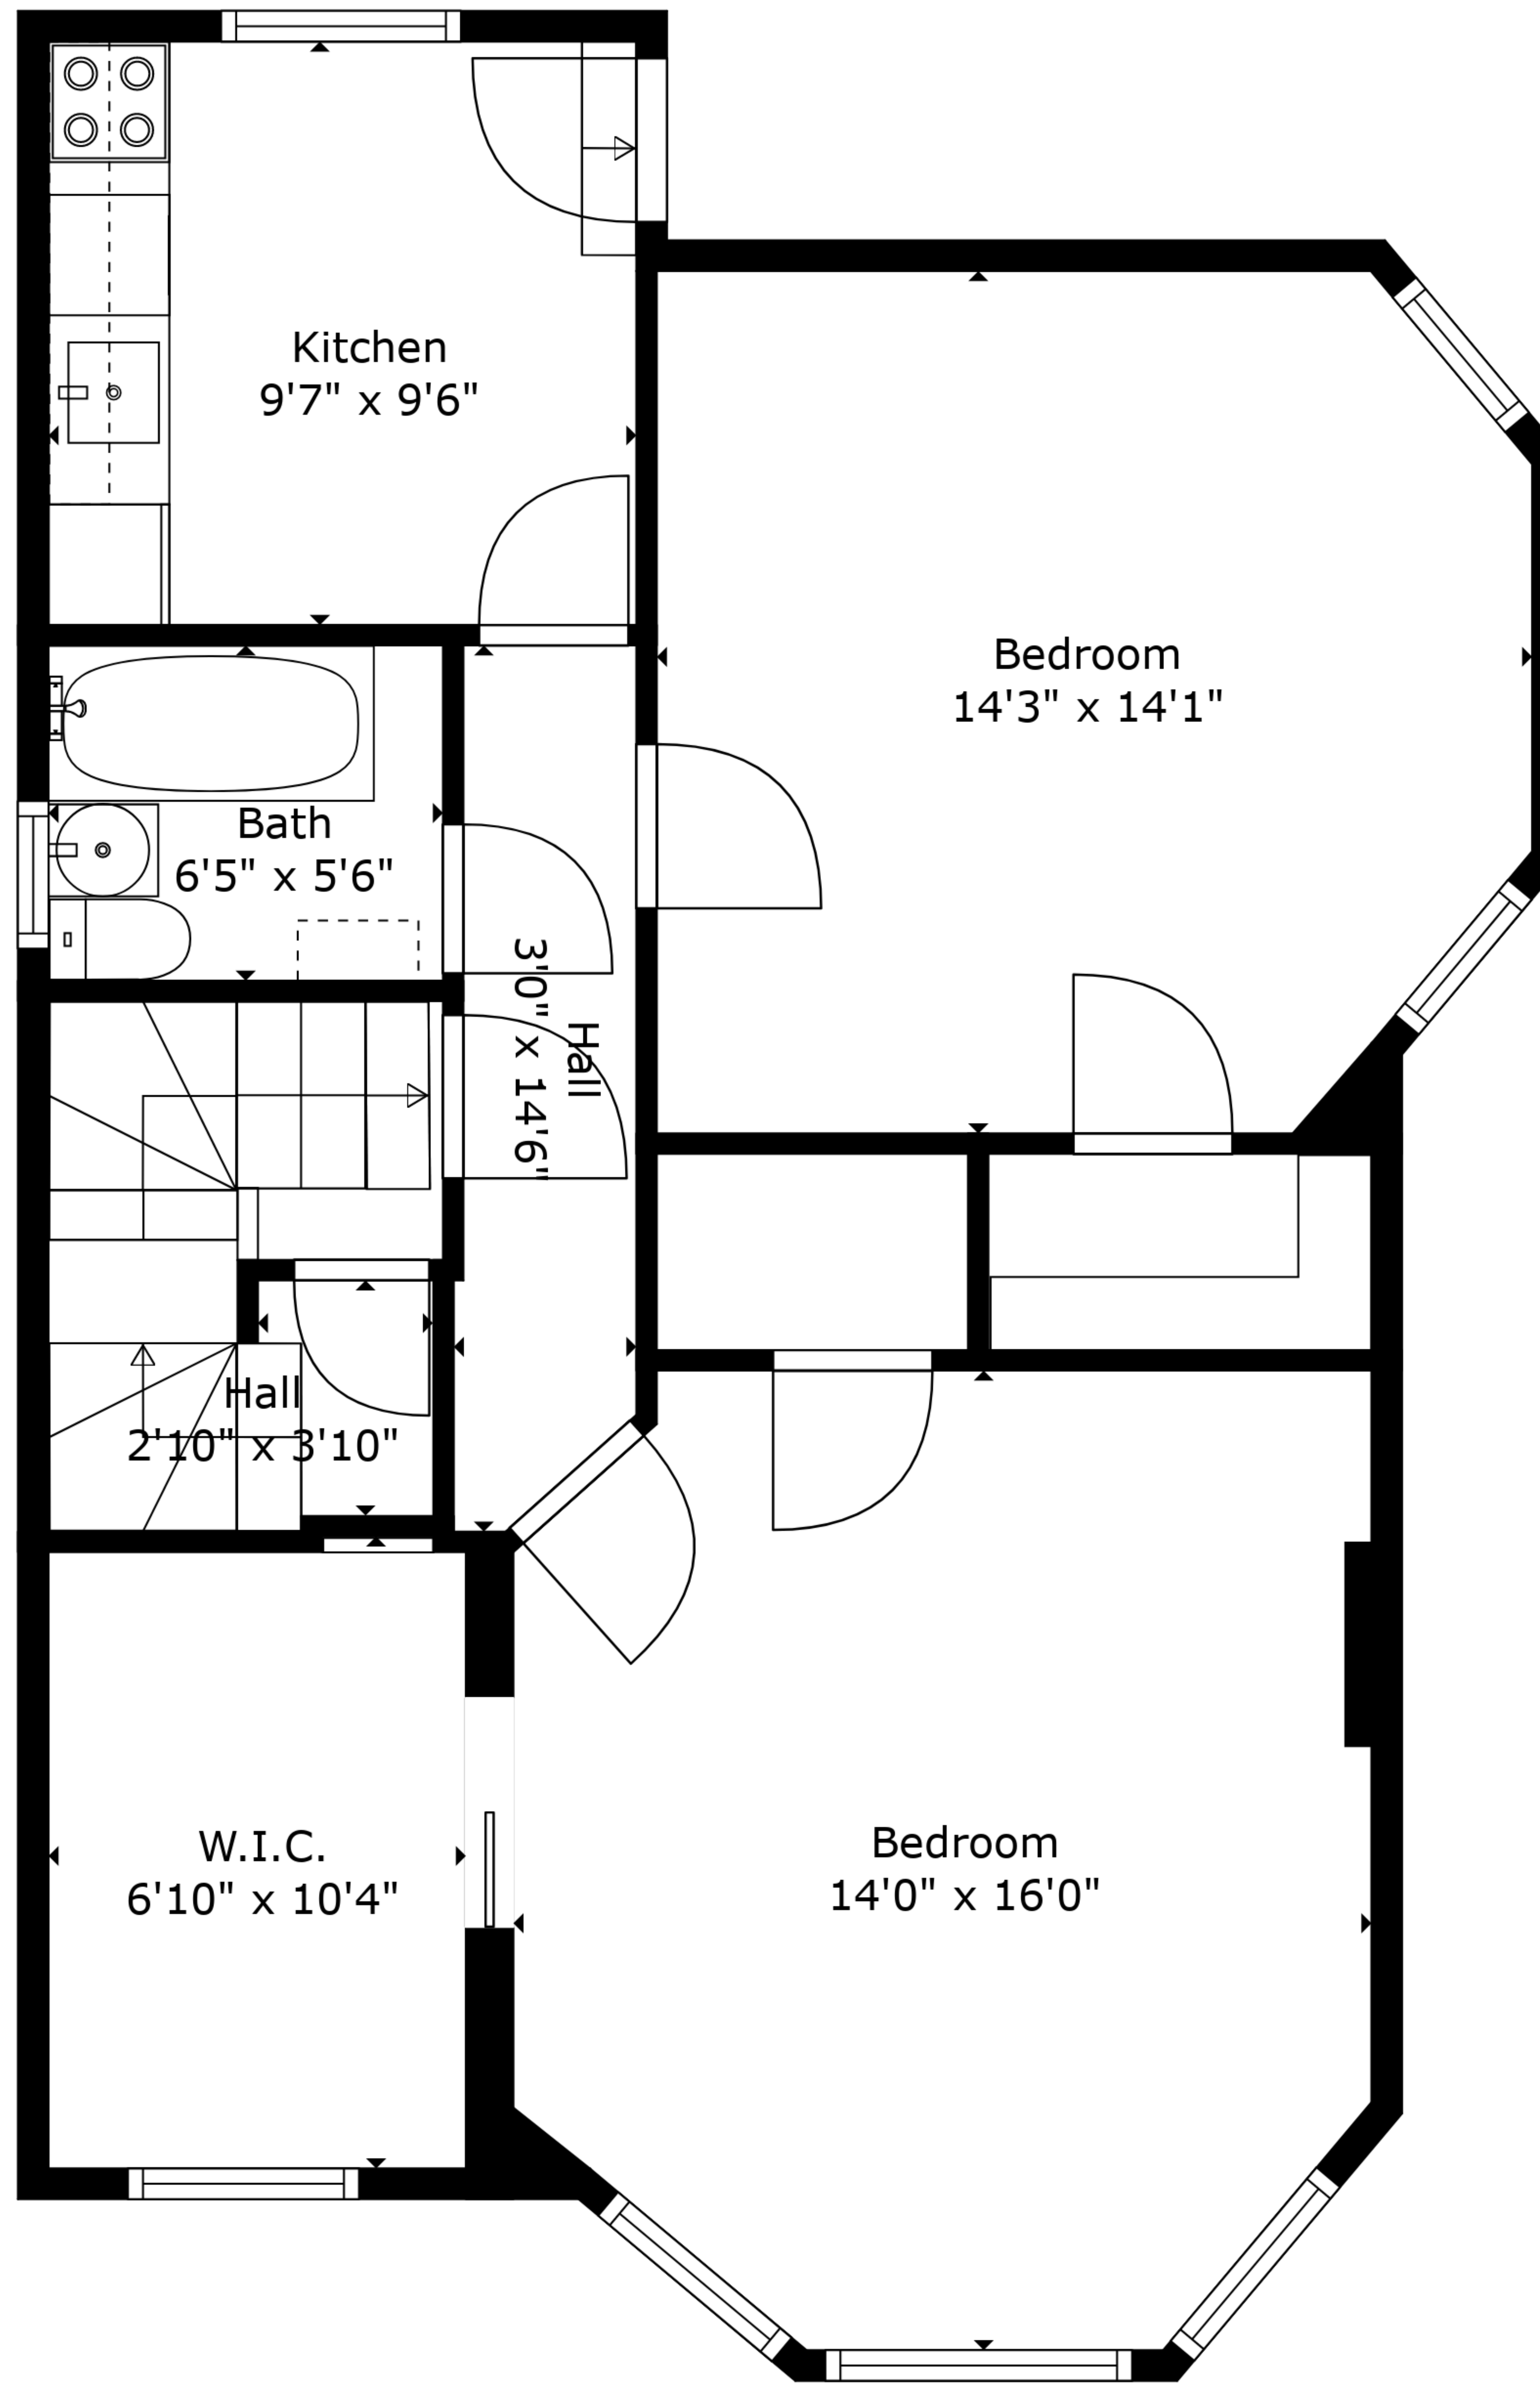

TOTAL: 3223 sq. ft
 BELOW GROUND: 989 sq. ft, FLOOR 2: 947 sq. ft, FLOOR 3: 757 sq. ft, FLOOR 4: 530 sq. ft
 EXCLUDED AREAS: SCREENED PORCH: 65 sq. ft, FIREPLACE: 6 sq. ft, LOW CEILING: 58 sq. ft

TOTAL: 3223 sq. ft

BELOW GROUND: 989 sq. ft, FLOOR 2: 947 sq. ft, FLOOR 3: 757 sq. ft, FLOOR 4: 530 sq. ft
EXCLUDED AREAS: SCREENED PORCH: 65 sq. ft, FIREPLACE: 6 sq. ft, LOW CEILING: 58 sq. ft

Created Using Cubicasa Technology. Measurements Deemed Highly Reliable But Not Guaranteed

TOTAL: 3223 sq. ft

BELOW GROUND: 989 sq. ft, FLOOR 2: 947 sq. ft, FLOOR 3: 757 sq. ft, FLOOR 4: 530 sq. ft
EXCLUDED AREAS: SCREENED PORCH: 65 sq. ft, FIREPLACE: 6 sq. ft, LOW CEILING: 58 sq. ft

Created Using Cubicasa Technology. Measurements Deemed Highly Reliable But Not Guaranteed