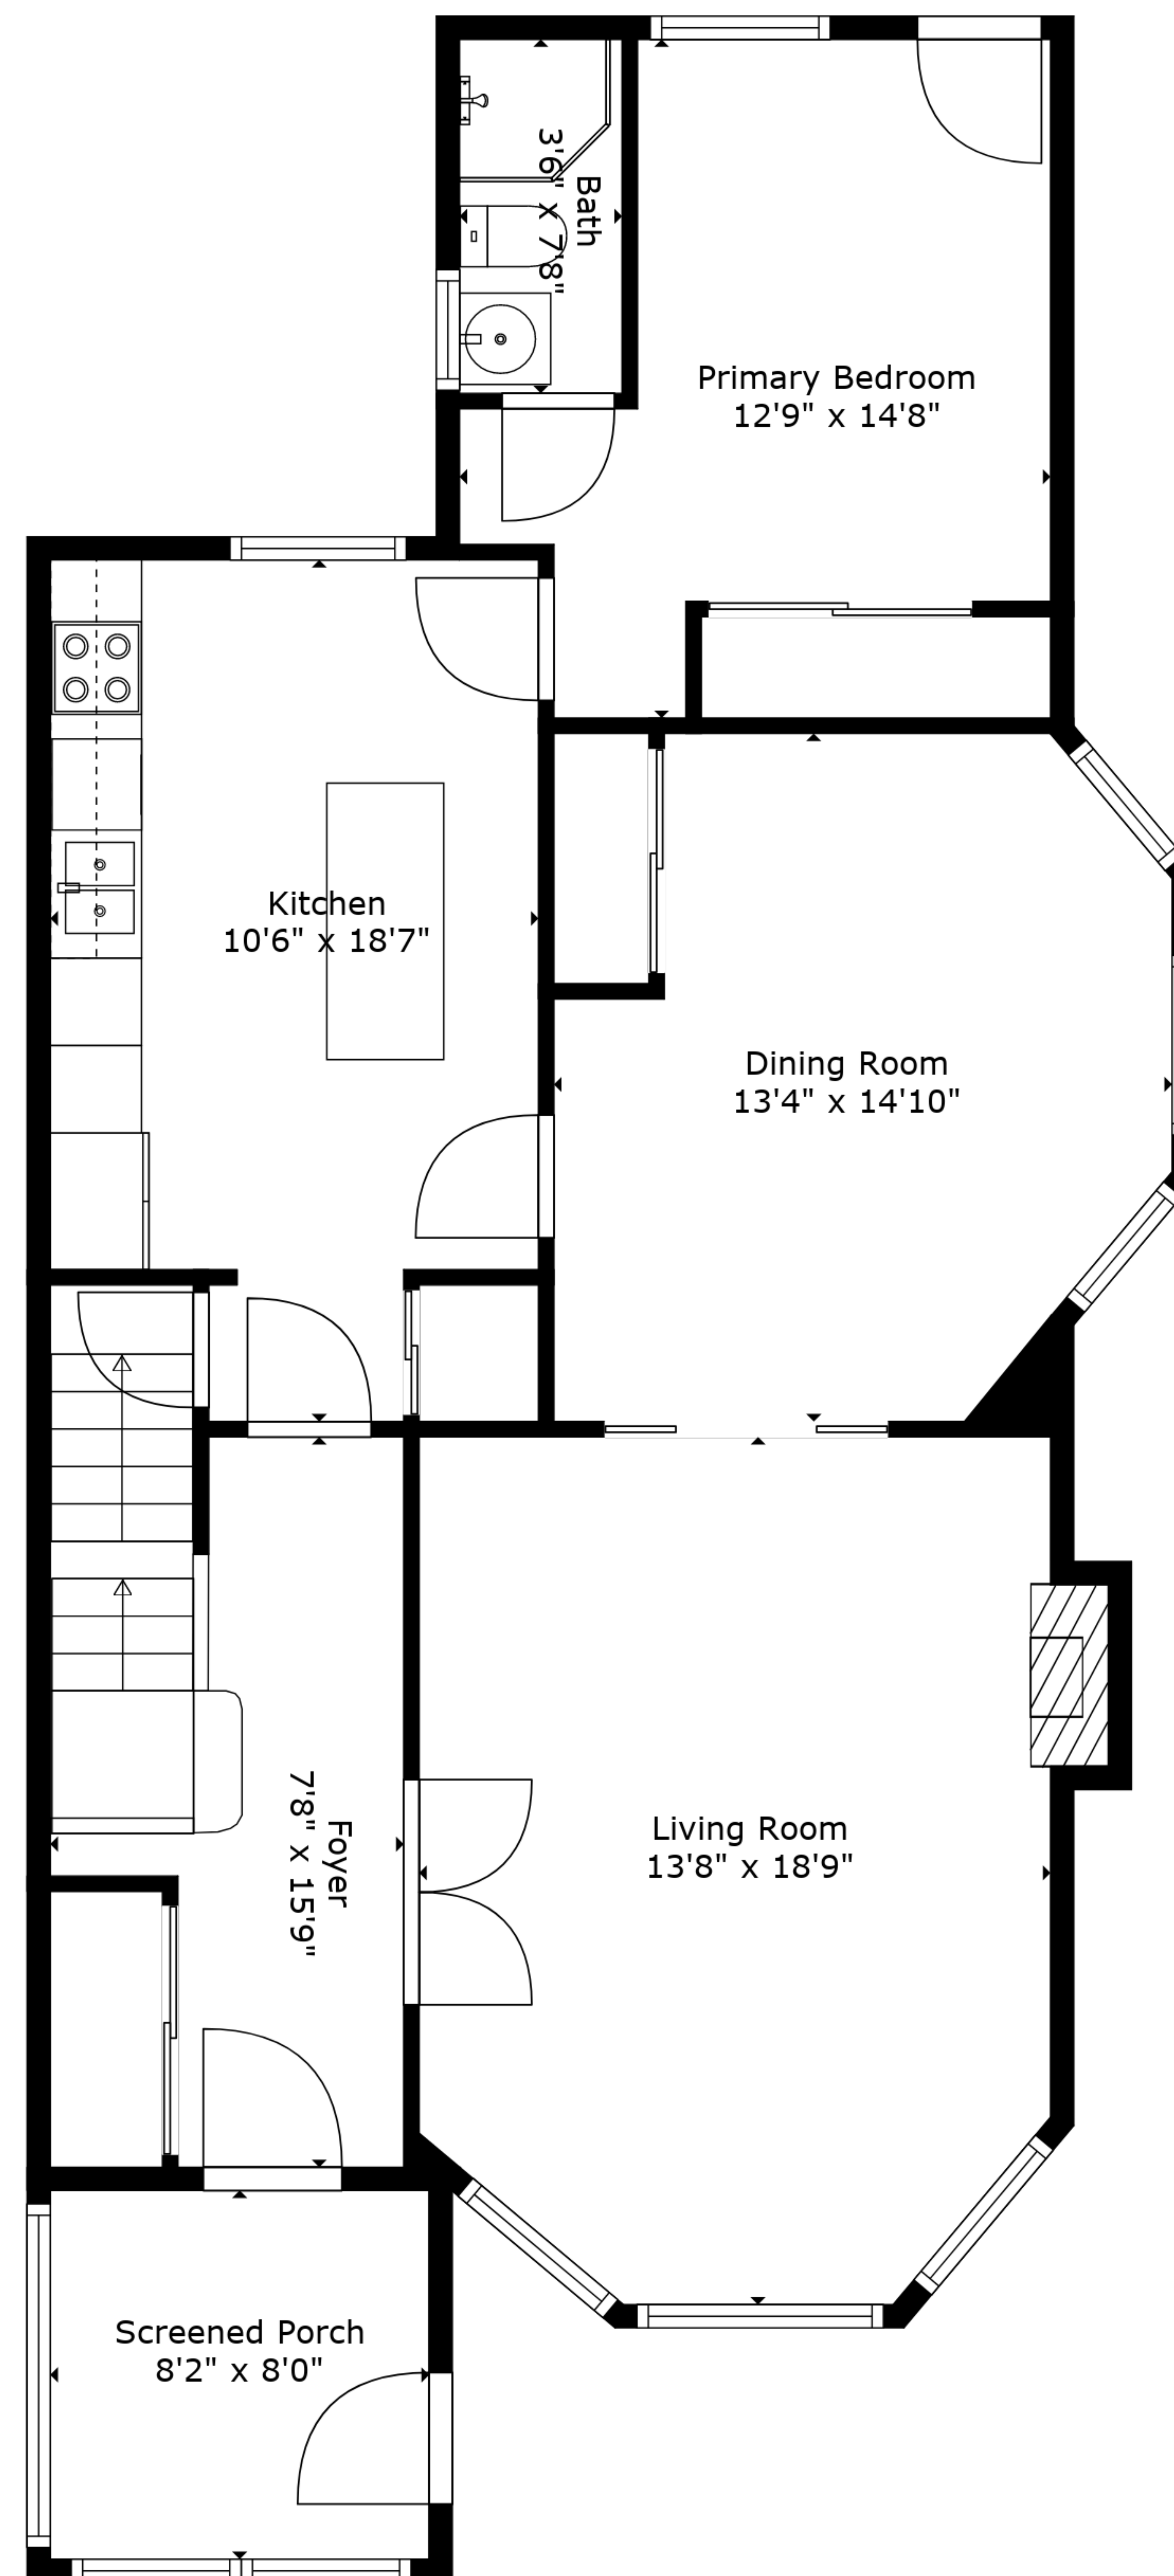

TOTAL: 3223 sq. ft
 BELOW GROUND: 989 sq. ft, FLOOR 2: 947 sq. ft, FLOOR 3: 757 sq. ft, FLOOR 4: 530 sq. ft
 EXCLUDED AREAS: SCREENED PORCH: 65 sq. ft, FIREPLACE: 6 sq. ft, LOW CEILING: 58 sq. ft

TOTAL: 3223 sq. ft

BELOW GROUND: 989 sq. ft, FLOOR 2: 947 sq. ft, FLOOR 3: 757 sq. ft, FLOOR 4: 530 sq. ft
EXCLUDED AREAS: SCREENED PORCH: 65 sq. ft, FIREPLACE: 6 sq. ft, LOW CEILING: 58 sq. ft

Created Using Cubicasa Technology. Measurements Deemed Highly Reliable But Not Guaranteed

TOTAL: 3223 sq. ft

BELOW GROUND: 989 sq. ft, FLOOR 2: 947 sq. ft, FLOOR 3: 757 sq. ft, FLOOR 4: 530 sq. ft
EXCLUDED AREAS: SCREENED PORCH: 65 sq. ft, FIREPLACE: 6 sq. ft, LOW CEILING: 58 sq. ft

Created Using Cubicasa Technology. Measurements Deemed Highly Reliable But Not Guaranteed