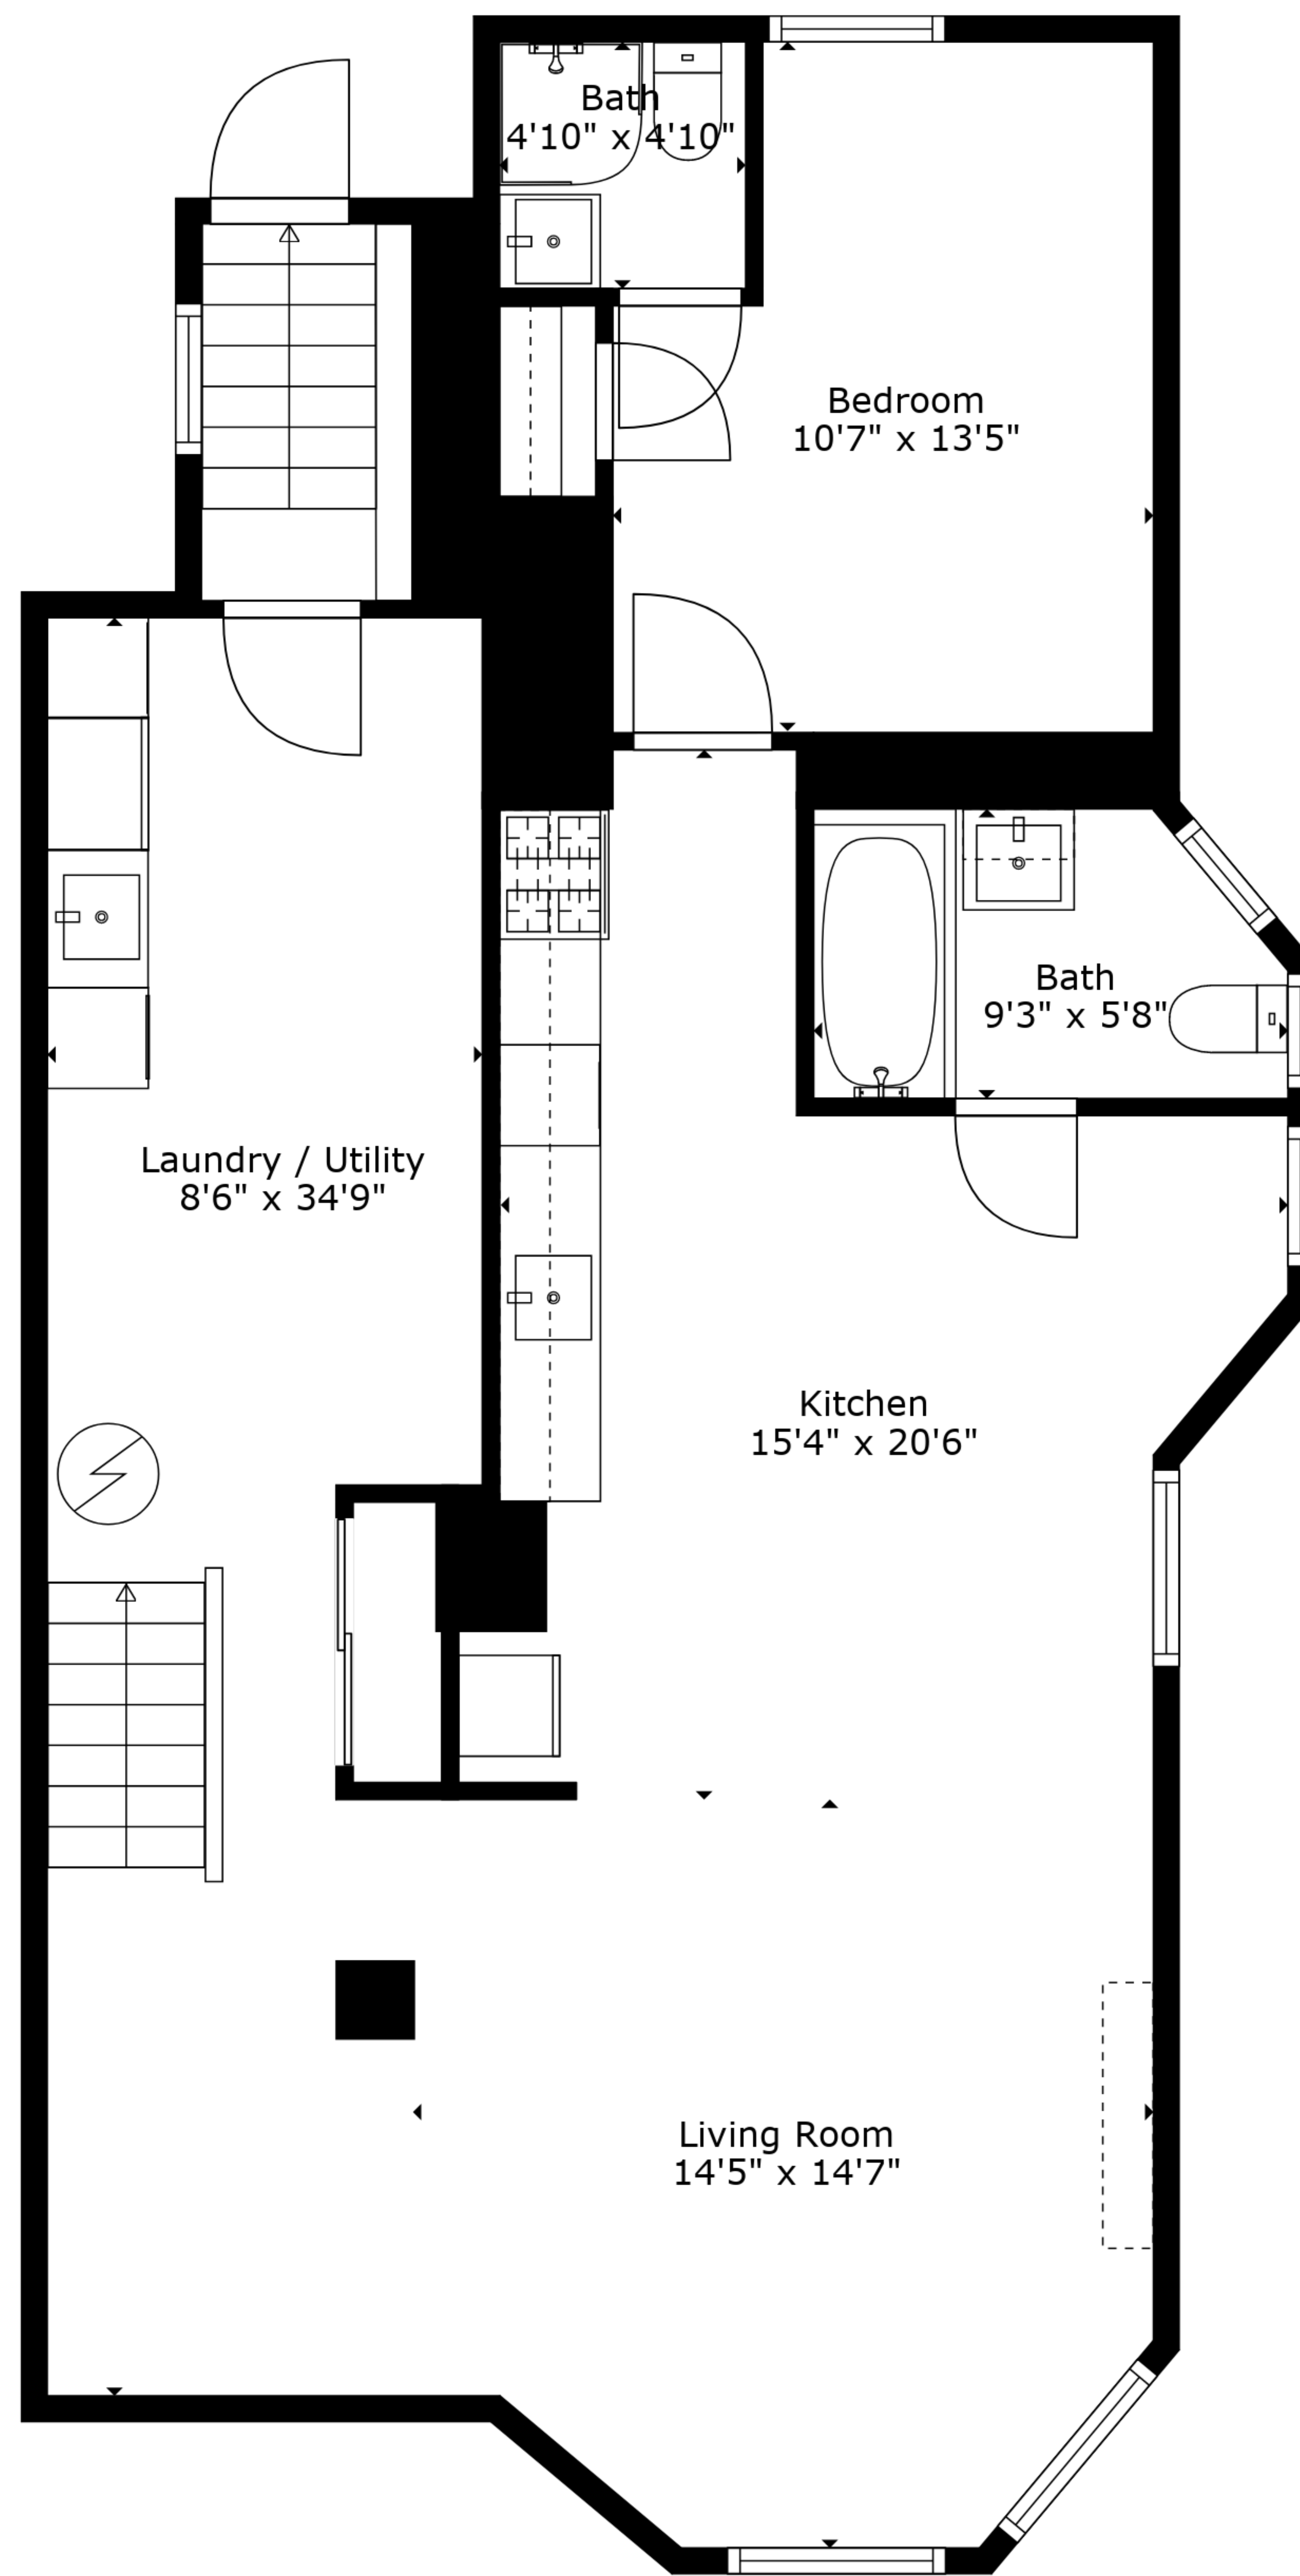

TOTAL: 3223 sq. ft
 BELOW GROUND: 989 sq. ft, FLOOR 2: 947 sq. ft, FLOOR 3: 757 sq. ft, FLOOR 4: 530 sq. ft
 EXCLUDED AREAS: SCREENED PORCH: 65 sq. ft, FIREPLACE: 6 sq. ft, LOW CEILING: 58 sq. ft

TOTAL: 3223 sq. ft

BELOW GROUND: 989 sq. ft, FLOOR 2: 947 sq. ft, FLOOR 3: 757 sq. ft, FLOOR 4: 530 sq. ft
EXCLUDED AREAS: SCREENED PORCH: 65 sq. ft, FIREPLACE: 6 sq. ft, LOW CEILING: 58 sq. ft

Created Using Cubicasa Technology. Measurements Deemed Highly Reliable But Not Guaranteed

TOTAL: 3223 sq. ft

BELOW GROUND: 989 sq. ft, FLOOR 2: 947 sq. ft, FLOOR 3: 757 sq. ft, FLOOR 4: 530 sq. ft
EXCLUDED AREAS: SCREENED PORCH: 65 sq. ft, FIREPLACE: 6 sq. ft, LOW CEILING: 58 sq. ft

Created Using Cubicasa Technology. Measurements Deemed Highly Reliable But Not Guaranteed